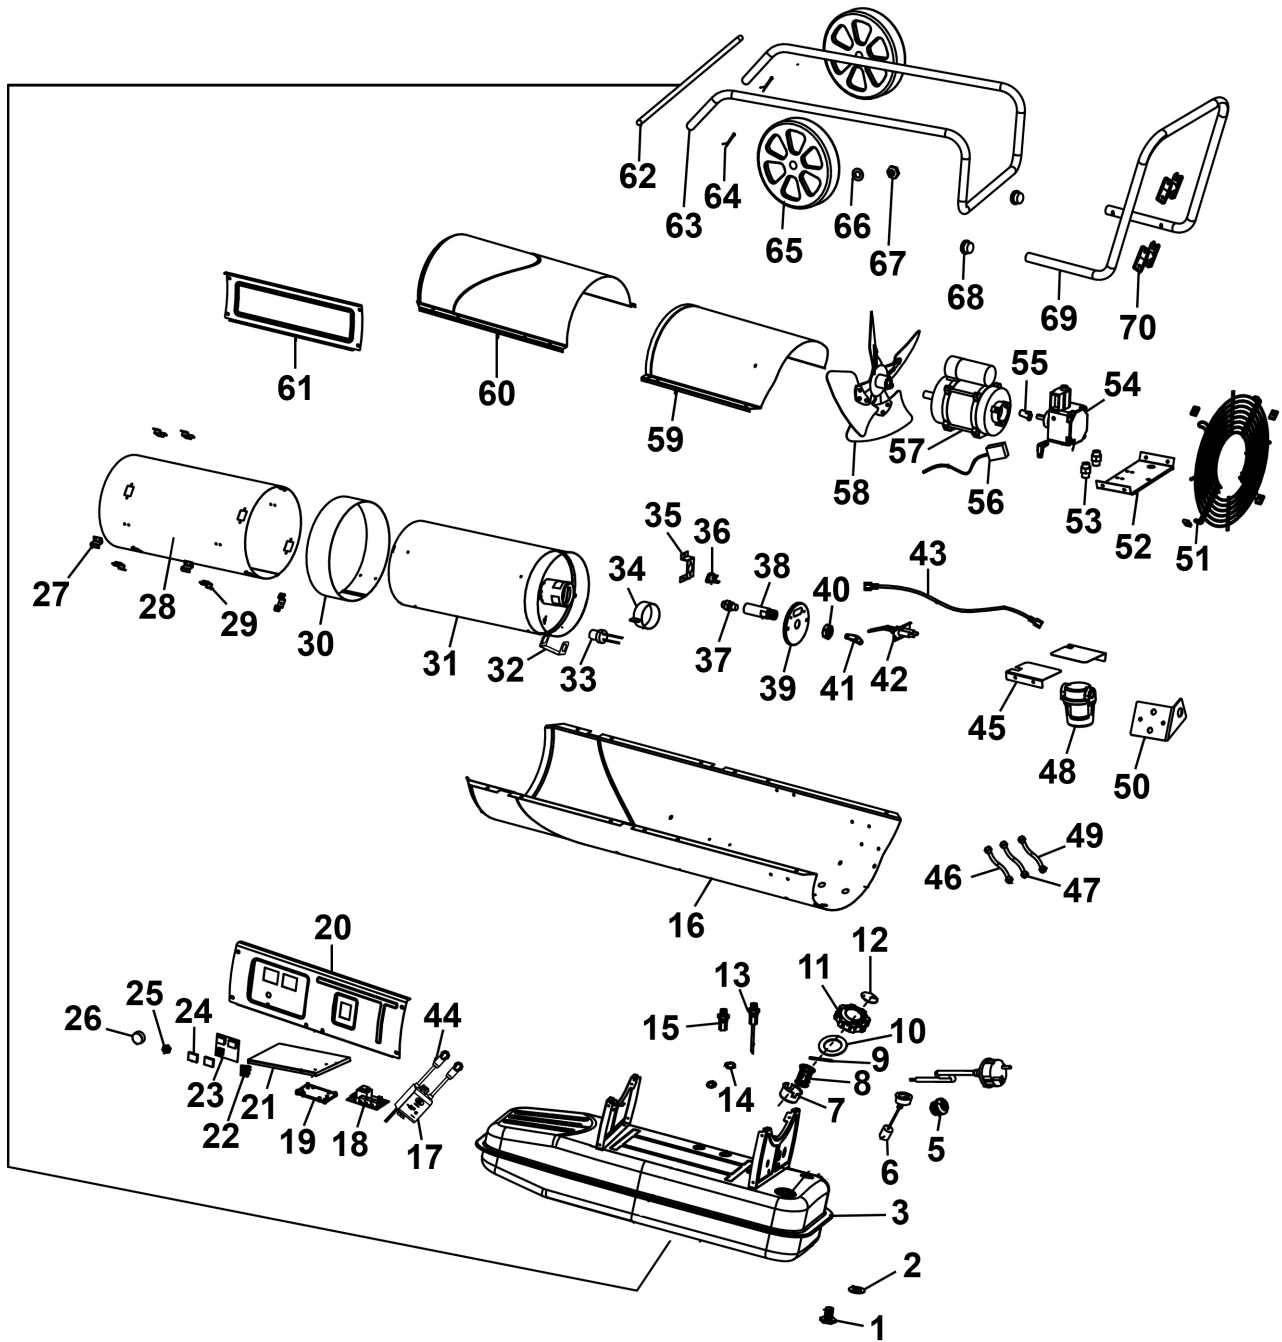

Parts Information:
Space Warmer® Kerosene/Diesel Heater
240,000Btu/hr with Wheels
Model No: AB3412.V2

Item	Part No.	Description
1	AB2380-01	Oil Drain Screw
2	AB2380-02	Oil Drain Seal Ring
3	AB2380-03	Fuel Tank

Item	Part No.	Description
5	AB2380-05	Cable Grip
6	AB2380-06	Oil Filter Gauge
7	AB2380-07	Oil Inlet Filter Holder

NOTE: It is our policy to continually improve products and as such we reserve the right to alter data, specifications and component parts without prior notice. There may be alternative versions of this product, please contact us should you require this information.

Item	Part No.	Description
39	AB2380-40	Nozzle Base Plate
40	SN16.S	Steel Nut M16 Zinc
41	AB2380-42	Elbow Connection
42	AB2380-43	Ignition Electrode
43	AB2380-44	Fuel Pipe Assembly
44	AB2380-46	Air Balancer Plate
46	AB2380-47	Fuel Hose 400mmL
47	AB2380-48	Fuel Hose 350mmL
48	AB2380-49	Fuel Filter
49	AB2380-50	Fuel Hose 350mmL
50	AB2380-51	Fuel Filter Support
51	AB2380-52	Fan Guard
52	AB2380-53	Motor Support
53	AB2380-54	Fuel Pipe Joint
54	AB2380-55	Gear Pump
55	AB2380-56	Coupling for Gear Pump
56	AB3412-V2-57	Valve Cord
57	AB2380-58	Motor Assembly
58	AB3412-V2-59	Fan
59	AB2380-60	Upper Cover (Front)
60	AB2380-61	Upper Cover (Rear)
61	AB2380-62	Side Plate
62	AB2380-63	Wheel Axle
63	AB2380-64	Wheel Frame Support
64	AB2380-65	Split Pin
65	AB2380-66	Wheel
66	FWM12.S	Flat Washer M12 Zinc
67	SN12.S	Steel Nut M12 Zinc
68	AB2380-69	End Plug
69	AB2380-70	Handle
70	AB2380-71	Cord Wrap