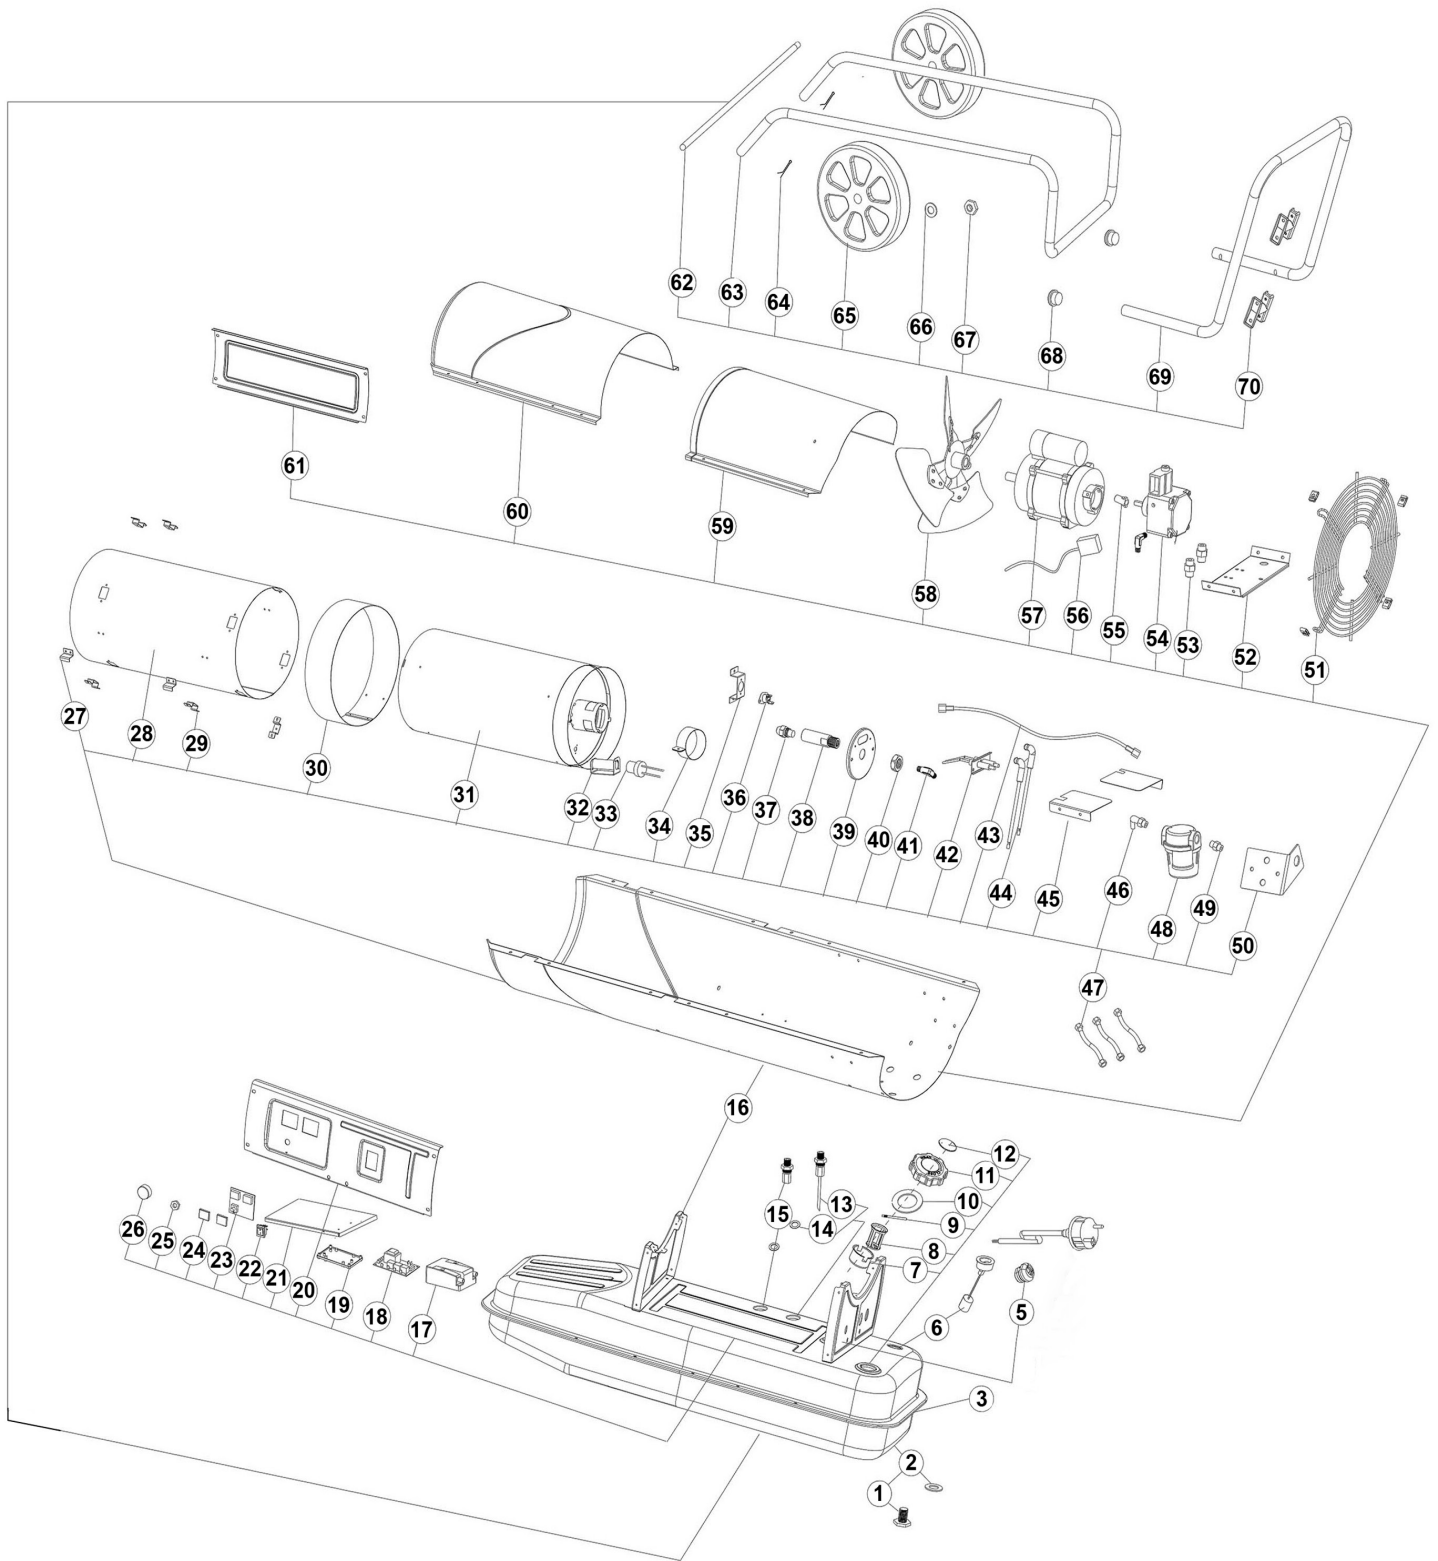

Parts Information:
Space Warmer® Kerosene/Diesel Heater
340,000Btu/hr with Wheels
Model No: AB3412

NOTE: It is our policy to continually improve products and as such we reserve the right to alter data, specifications and component parts without prior notice. There may be alternative versions of this product, please contact us should you require this information.

IMPORTANT: No liability is accepted for incorrect use of product. Spare parts must be fitted by a competent person

WARRANTY: Guarantee is 12 months from purchase date, proof of which will be required for any claim.