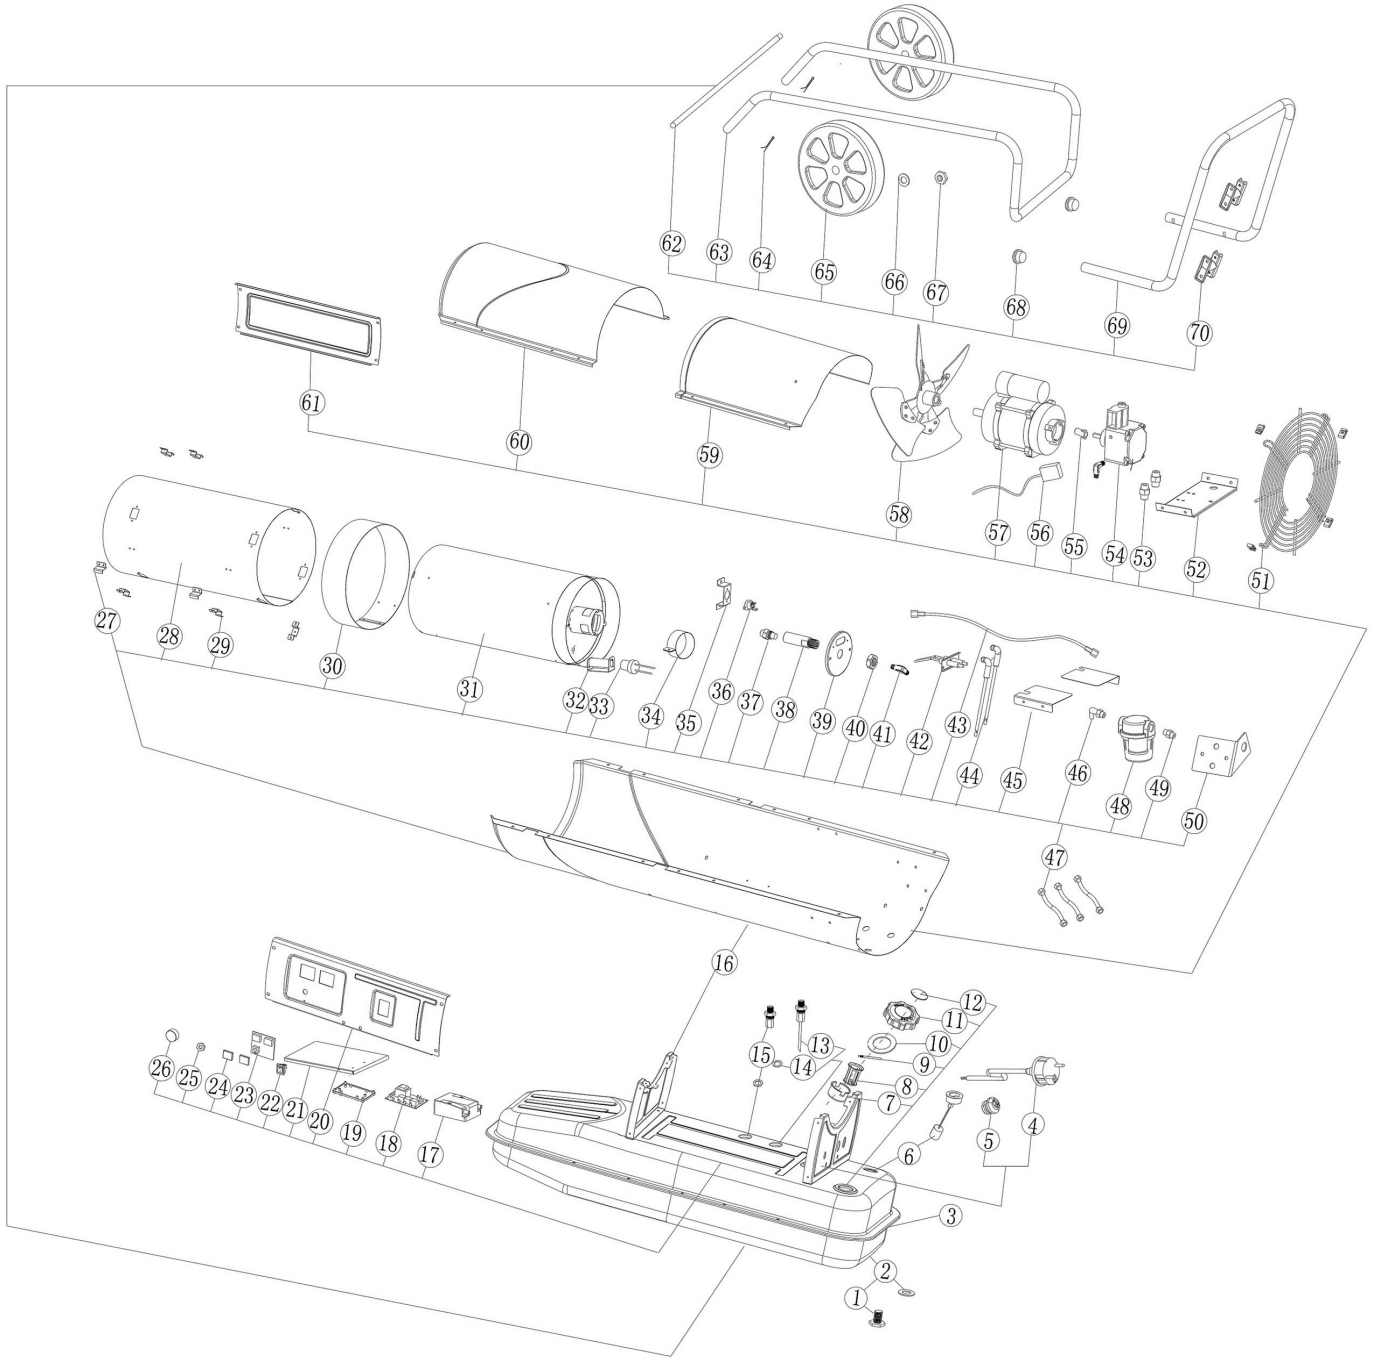

Parts Information:
Space Warmer® Kerosene/Diesel Heater
340,000Btu/hr with Wheels
Model No: AB3412

NOTE: It is our policy to continually improve products and as such we reserve the right to alter data, specifications and component parts without prior notice. There may be alternative versions of this product, please contact us should you require this information.

Parts Information:
Space Warmer® Kerosene/Diesel Heater
340,000Btu/hr with Wheels
Model No: AB3412

Item	Part No.	Description
1	AB3412.01	Oil Drain Screw
2	AB3412.02	Oil Drain Sealing Ring
3	AB3412.03	Fuel Tank
5	AB3412.05	Cable Fastener
6	AB3412.06	Oil Leveler
7	AB3412.07	Oil Inlet Filter Holder
8	AB3412.08	Oil Inlet Filter
9	AB3412.09	Tank Cap Shaft
10	AB3412.10	Sealing Ring
11	AB3412.11	Fuel Tank Cap
12	AB3412.12	Breath Cover
13	AB3412.13	Oil Suction Pipe
14	AB3412.14	Sealing Ring
15	AB3412.15	Oil Pipe Union
16	AB3412.16	Bottom Casing
17	AB3412.17	Ignition Transformer
18	AB3412.18	Power PCB
19	AB3412.19	PCB Support
20	AB3412.20	Control Panel
21	AB3412.21	Support Bracket
22	AB3412.22	On/Off Switch
23	AB3412.23	Display PCB
24	AB3412.24	Display Window
25	AB3412.25	Fixing Nut
26	AB3412.26	Thermostat Knob
27	AB3412.27	Hook
28	AB3412.28	Heat Insulation Casing
29	AB3412.29	Chamber Bracket
30	AB3412.30	Casing Support Ring
31	AB3412.31	Combustion Chamber
32	AB3412.32	Photocell Ass'y Bracket
33	AB3412.33	Photocell Ass'y
34	AB3412.34	Air Adjustment Ring
35	AB3412.35	Thermostat Bracket
36	AB3412.36	Reset Thermostat