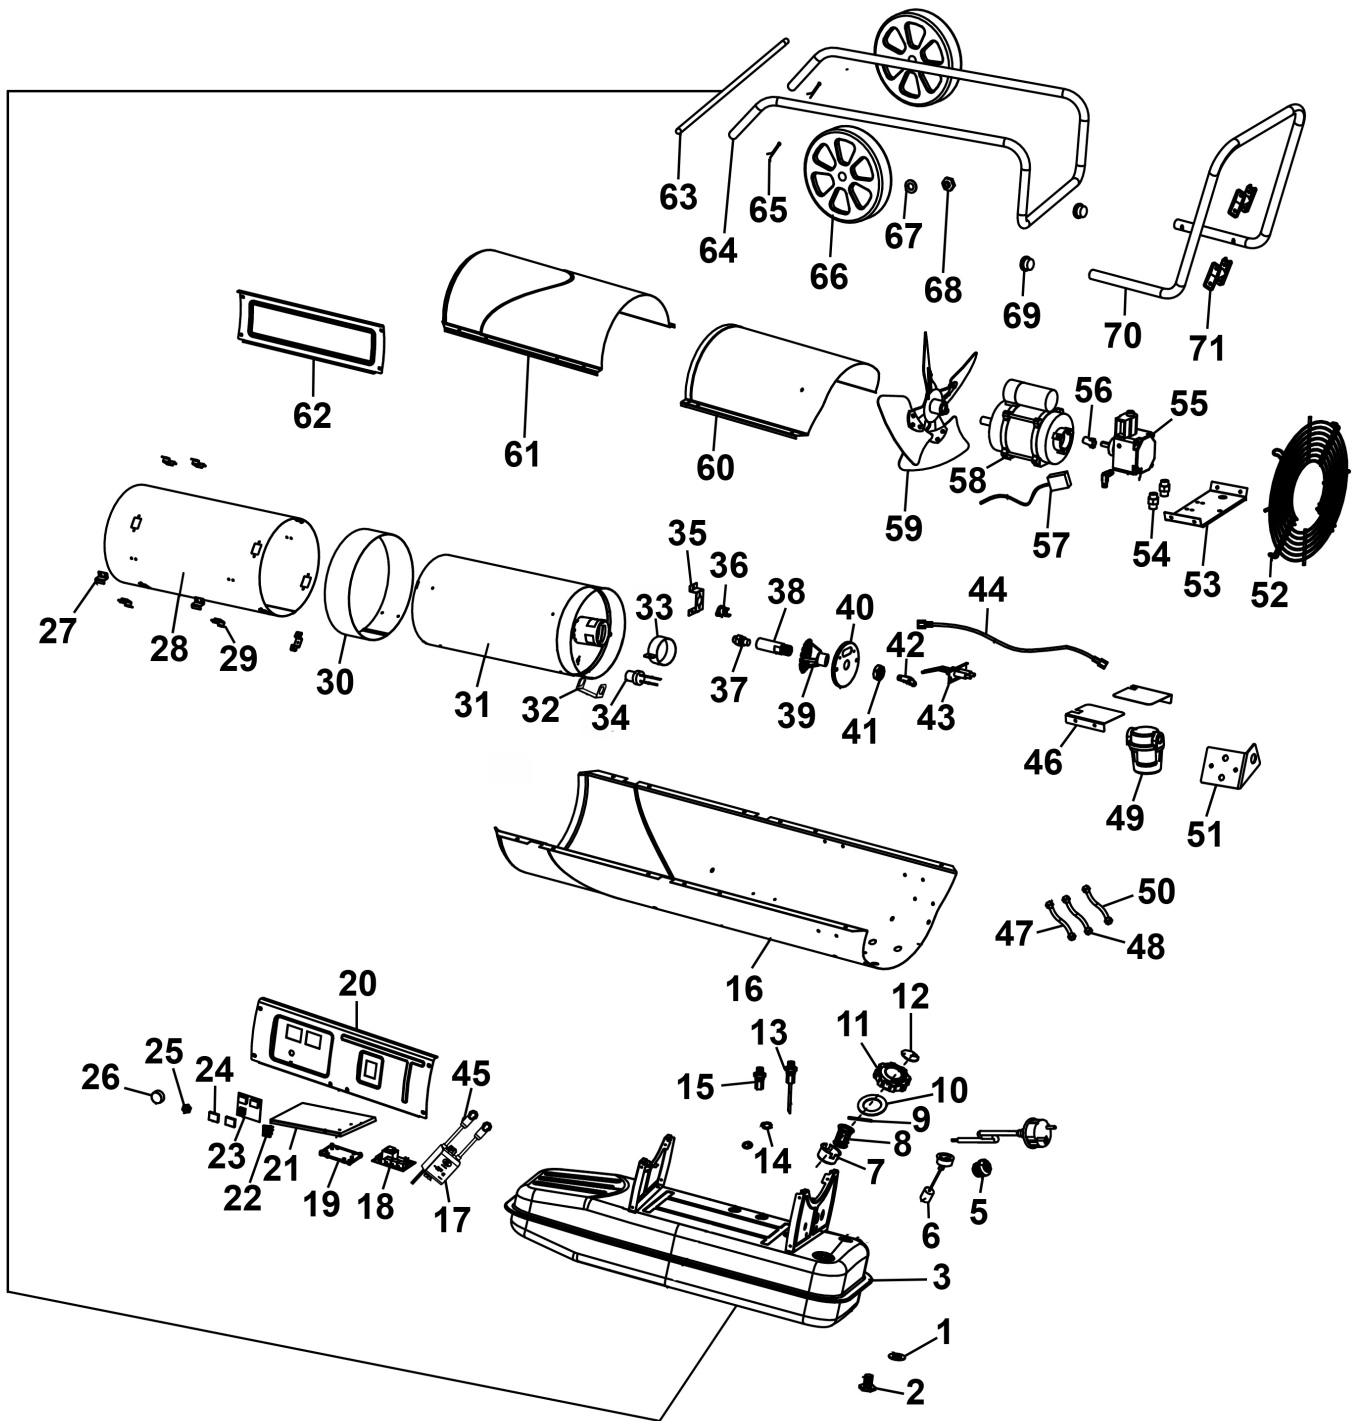

Parts Information:
Space Warmer® Kerosene/Diesel Heater
240,000Btu/hr with Wheels
Model No: AB2380

Item	Part No.	Description
1	AB2380-01	Oil Drain Screw
2	AB2380-02	Oil Drain Seal Ring
3	AB2380-03	Fuel Tank

Item	Part No.	Description
5	AB2380-05	Cable Grip
6	AB2380-06	Oil Filter Gauge
7	AB2380-07	Oil Inlet Filter Holder

NOTE: It is our policy to continually improve products and as such we reserve the right to alter data, specifications and component parts without prior notice. There may be alternative versions of this product, please contact us should you require this information.

Item	Part No.	Description
40	AB2380-40	Nozzle Base Plate
41	SN16.S	Steel Nut M16 Zinc
42	AB2380-42	Elbow Connection
43	AB2380-43	Ignition Electrode
44	AB2380-44	Fuel Pipe Assembly
46	AB2380-46	Air Balancer Plate
47	AB2380-47	Fuel Hose 400mmL
48	AB2380-48	Fuel Hose 350mmL
49	AB2380-49	Fuel Filter
50	AB2380-50	Fuel Hose 350mmL
51	AB2380-51	Fuel Filter Support
52	AB2380-52	Fan Guard
53	AB2380-53	Motor Support
54	AB2380-54	Fuel Pipe Joint
55	AB2380-55	Gear Pump
56	AB2380-56	Coupling for Gear Pump
57	AB2380-57	Valve Cord
58	AB2380-58	Motor Assembly
59	AB2380-59	Fan
60	AB2380-60	Upper Cover (Front)
60	AB2380-61	Upper Cover (Rear)
62	AB2380-62	Side Plate
63	AB2380-63	Wheel Axle
64	AB2380-64	Wheel Frame Support
65	AB2380-65	Split Pin
66	AB2380-66	Wheel
67	FWM12.S	Flat Washer M12 Zinc
68	SN12.S	Steel Nut M12 Zinc
69	AB2380-69	End Plug / End Plug
70	AB2380-70	Handle
71	AB2380-71	Cord Wrap