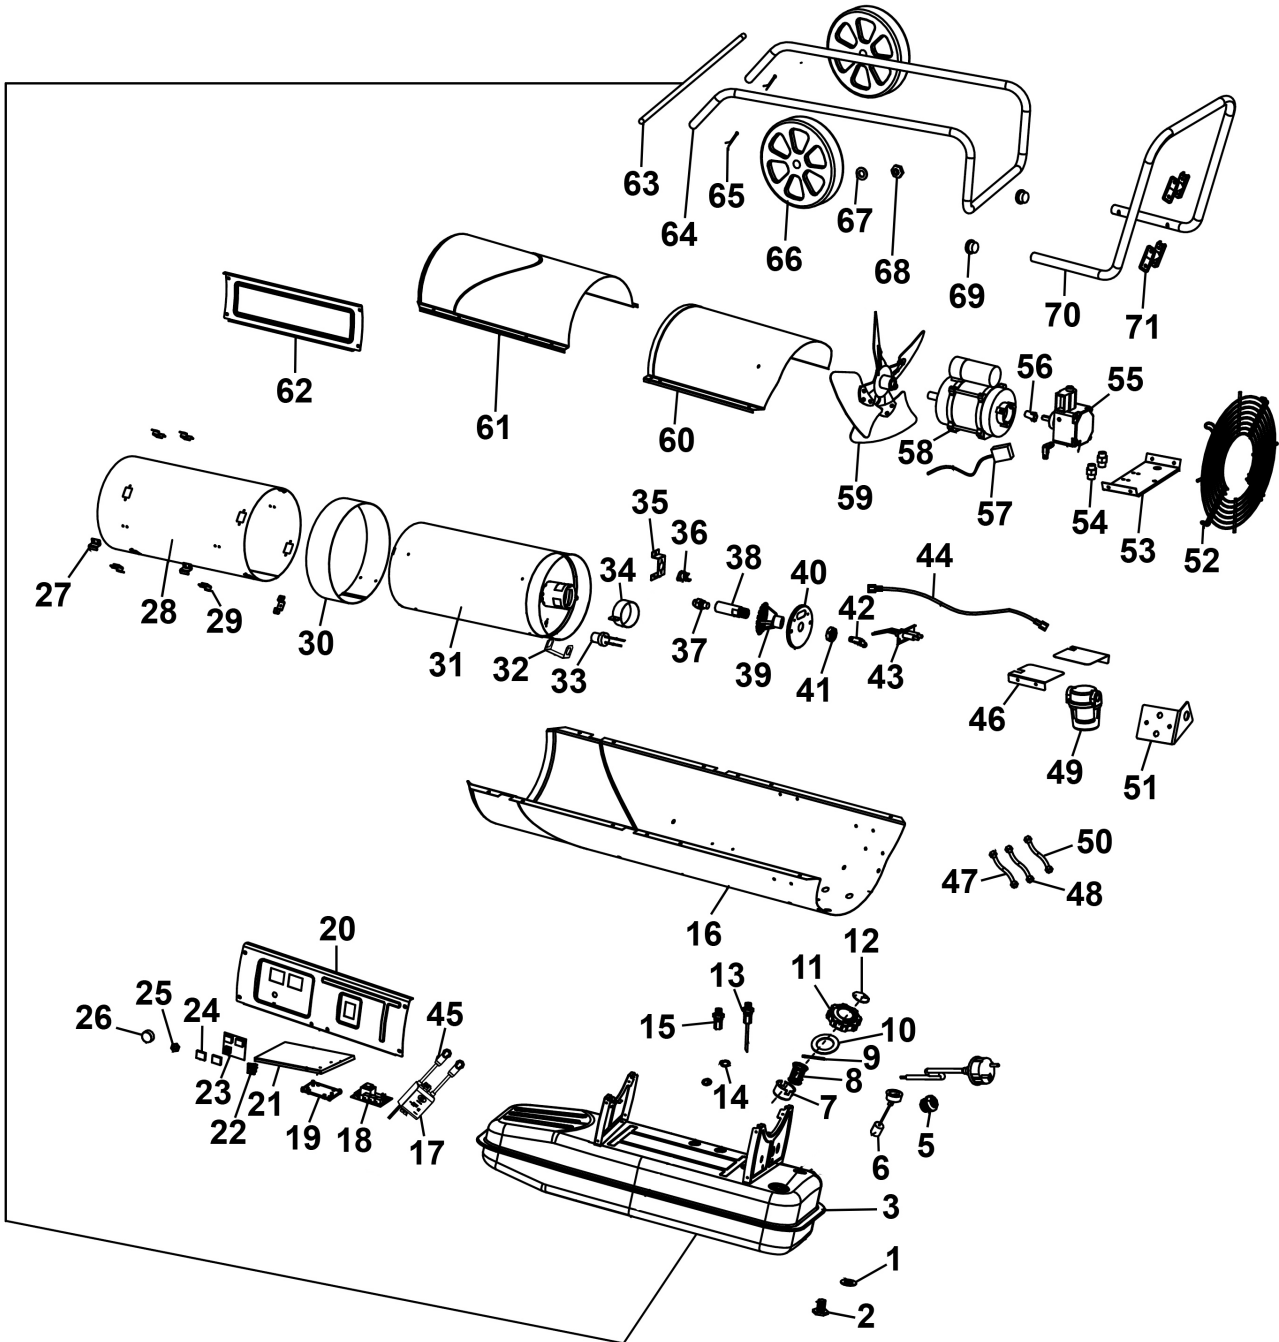

Parts Information:
Space Warmer® Kerosene/Diesel Heater
240,000Btu/hr with Wheels
Model No: AB2380

Item	Part No.	Description
1	AB2380-01	Oil Drain Screw
2	AB2380-02	Oil Drain Seal Ring
3	AB2380-03	Fuel Tank

Item	Part No.	Description
5	AB2380-05	Cable Grip
6	AB2380-06	Oil Filter Gauge
7	AB2380-07	Oil Inlet Filter Holder

NOTE: It is our policy to continually improve products and as such we reserve the right to alter data, specifications and component parts without prior notice. There may be alternative versions of this product, please contact us should you require this information.

Item	Part No.	Description
40	AB2380-40	Nozzle Base Plate
41	SN16.S	Steel Nut M16 Zinc
42	AB2380-42	Elbow Connection
43	AB2380-43	Ignition Electrode
44	AB2380-44	Fuel Pipe Assembly
46	AB2380-46	Air Balancer Plate
47	AB2380-47	Fuel Hose 400mmL
48	AB2380-48	Fuel Hose 350mmL
49	AB2380-49	Fuel Filter
50	AB2380-50	Fuel Hose 350mmL
51	AB2380-51	Fuel Filter Support
52	AB2380-52	Fan Guard
53	AB2380-53	Motor Support
54	AB2380-54	Fuel Pipe Joint
55	AB2380-55	Gear Pump
56	AB2380-56	Coupling for Gear Pump
57	AB2380-57	Valve Cord
58	AB2380-58	Motor Assembly
59	AB2380-59	Fan
60	AB2380-60	Upper Cover (Front)
61	AB2380-61	Upper Cover (Rear)
62	AB2380-62	Side Plate
63	AB2380-63	Wheel Axle
64	AB2380-64	Wheel Frame Support
65	AB2380-65	Split Pin
66	AB2380-66	Wheel
67	FWM12.S	Flat Washer M12 Zinc
68	SN12.S	Steel Nut M12 Zinc
69	AB2380-69	End Plug / End Plug
70	AB2380-70	Handle
71	AB2380-71	Cord Wrap