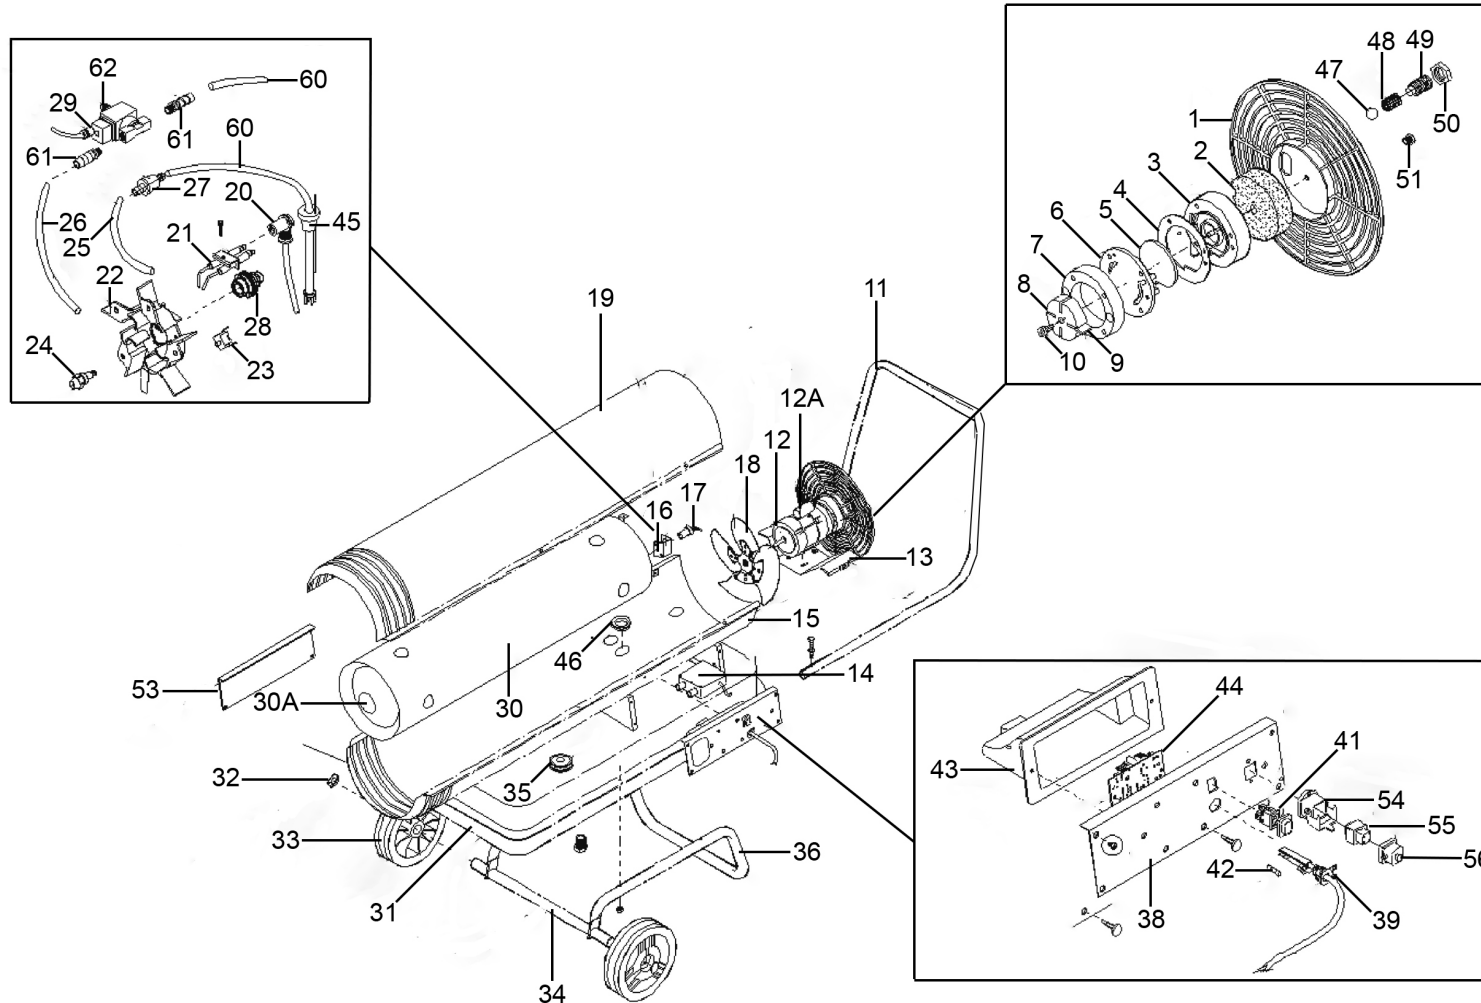

Parts Information:
Space Warmer® Paraffin/Diesel Heater 210,865Btu/hr with Wheels
Model No: AB200.V2

NOTE: It is our policy to continually improve products and as such we reserve the right to alter data, specifications and component parts without prior notice.

sales@sealey.co.uk

www.sealey.co.uk

Parts Information:
Space Warmer® Paraffin/Diesel Heater
210,865Btu/hr with Wheels
Model No: AB200.V2

Item	Part No.	Description
1	SL20010093	Rear Guard
2	SL20190009	Air Inlet Filter
3	SL20620056	Filter Casing
4	SL20020003	Gasket Compressor
5	SL20190000	Outlet Filter
6	SL20620055	Compressor Cover
7	SL20620061	Stator Ring
8	SL20260020	Rotor
9	SL20260016	Blade
10	SL20010016	Coupling
11	SL20610186	Handle
12	SL20400016	Motor
12A	SL1049001000	Capacitor
13	SL20620048	Motor Support
14	SL20330010	Transformer
15	SLGRY06011	Lower Body
16	SL20620529	Flame Sensor Support
17	SL20500003	Flame Sensor
18	SL1087008311	Fan
19	SLGRY06011T	Upper Body
20	SL20390281	HT Lead
21	SL20300006	Ignition Electrode
22	SL1094145311	Burner Head
23	SL20360006	Safety Thermostat
24	SL20210066	Nozzle
25	SL20160019	Oil Hose
26	SL20160030	Hose
27	SL20190010	Oil Suction Filter
28	SL20010059	Nozzle Holder

Item	Part No.	Description
29	SL20430008	Cable + Connector
30	SL20090016	Combustion Chamber
30A	SL20620735	Flame Shield
31	SL040STD070	Tank
32	SL20230222	Wheel Ring
33	SL2040001	Wheel
34	SLGRY4020AX	Axle
35	SL20050018	Filling Cap
36	SL20610216	Frame
38	SL025F20	Left Side Panel
39	SL20310010	Cable Clamp
41	SL20320005	Power Switch, Rocker
42	SL20350007	Fuse
43	SL1001007736	Electrical Panel Cover
44	SL20470021	Control Board
45	SL20020019	Suction Gasket
46	SL1002002100	Rubber Ring
47	SB-5.6	Steel Ball
48	SL20230234	Spring
49	SL20230230	Adjusting Screw M8 x 1.0
50	SL20230124	5/16" UNF Half Nuts
51	SL20120039	Cap
53	SL20621800	Side Panel, Right
54	SL20430002	Socket Casing
55	SL20430000	Socket
56	SL20070022	Cap
60	SL20160030	Hose
61	SL20120035	Hose Holder
62	SL20420012	Solenoid Valve