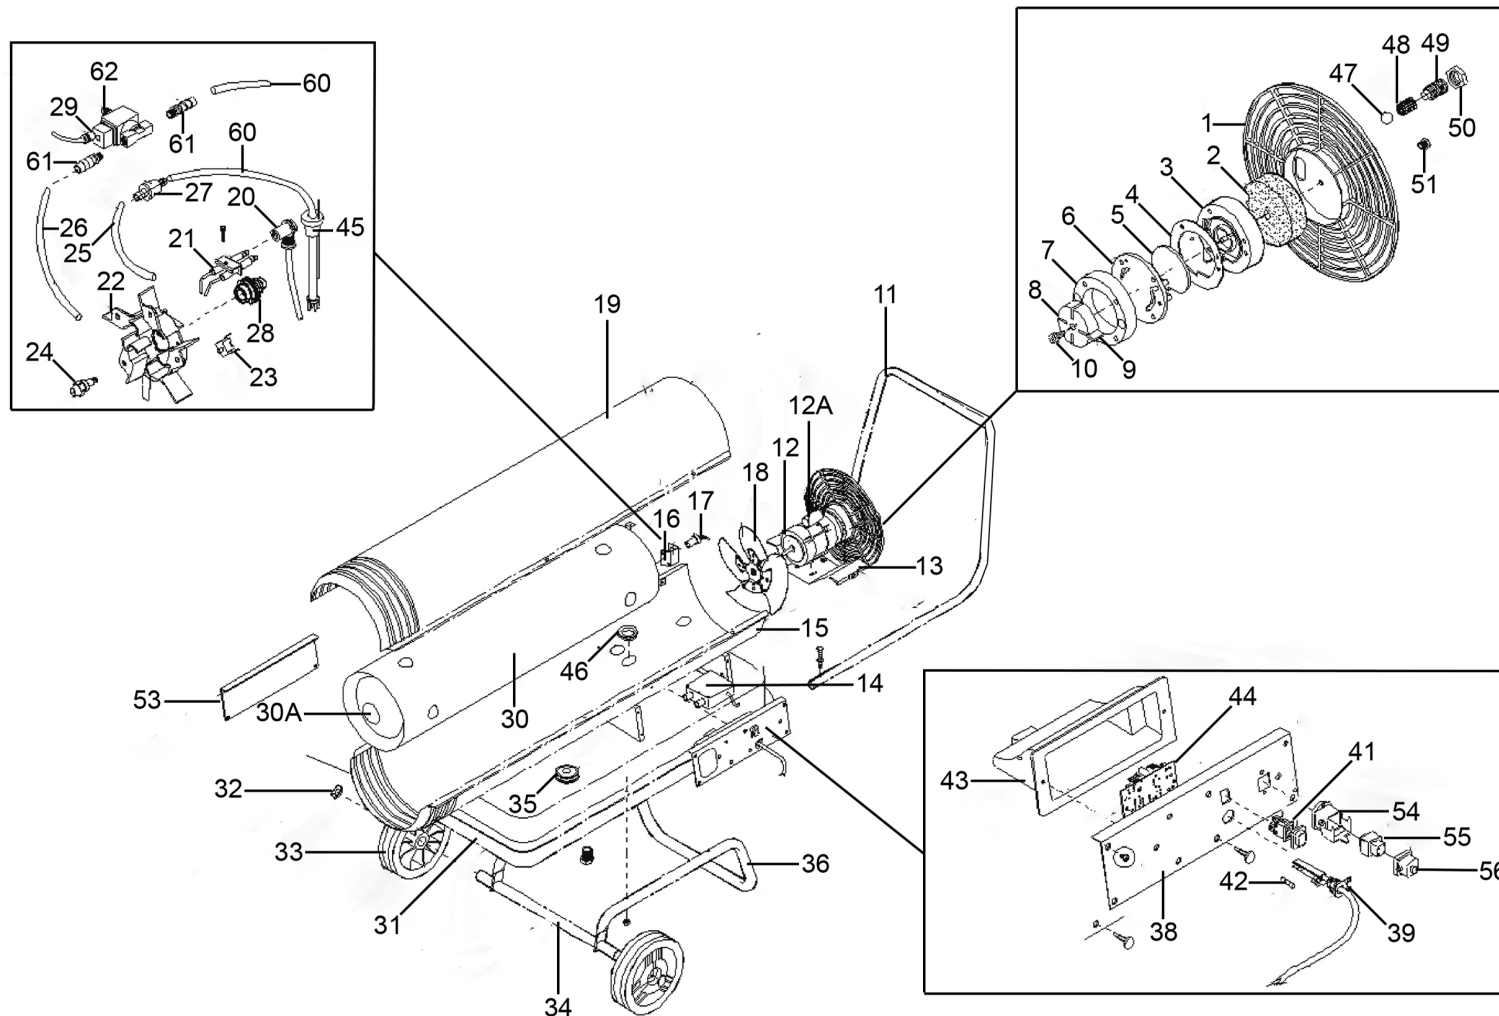

Parts Information:
Space Warmer® Paraffin/Diesel Heater 210,865Btu/hr with Wheels
Model No: AB200

NOTE: It is our policy to continually improve products and as such we reserve the right to alter data, specifications and component parts without prior notice.

Item	Part No.	Description
30	SL20090016	Combustion Chamber
30A	SL20620735	Flame Shield
31	SL20631792	Tank
32	SL20230222	Wheel Ring
33	SL20040001	Wheel, Fixed
34	SLGRY4020AX	Axle
35	SL20620034	Tank Cap
36	SL20610216	Frame
38	SL025F20	Side Panel, Left
39	SL20310010	Cable Clamp
41	SL20320005	Power Switch, Rocker
42	SL20350007	Fuse
43	SL1001007736	Electrical Panel Cover
44	SL20470021	Control Board
45	SL20020019	Suction Gasket
46	SL1002002100	Rubber Ring
47	SB-5.6	Steel Ball
48	SL20230234	Spring
49	SL20230230	Adjusting Screw M8 x 1.0
50	SL20230124	5/16" UNF Half Nuts
51	SL20120039	Cap
53	SL20621800	Side Panel, Right
54	SL20430002	Socket Casing
55	SL20430000	Socket
56	SL20070022	Cap
60	SL20160030	Hose
61	SL20120035	Hose Holder
62	SL20420012	Solenoid Valve
--	SL20020011	Switch Cover (Not Shown)