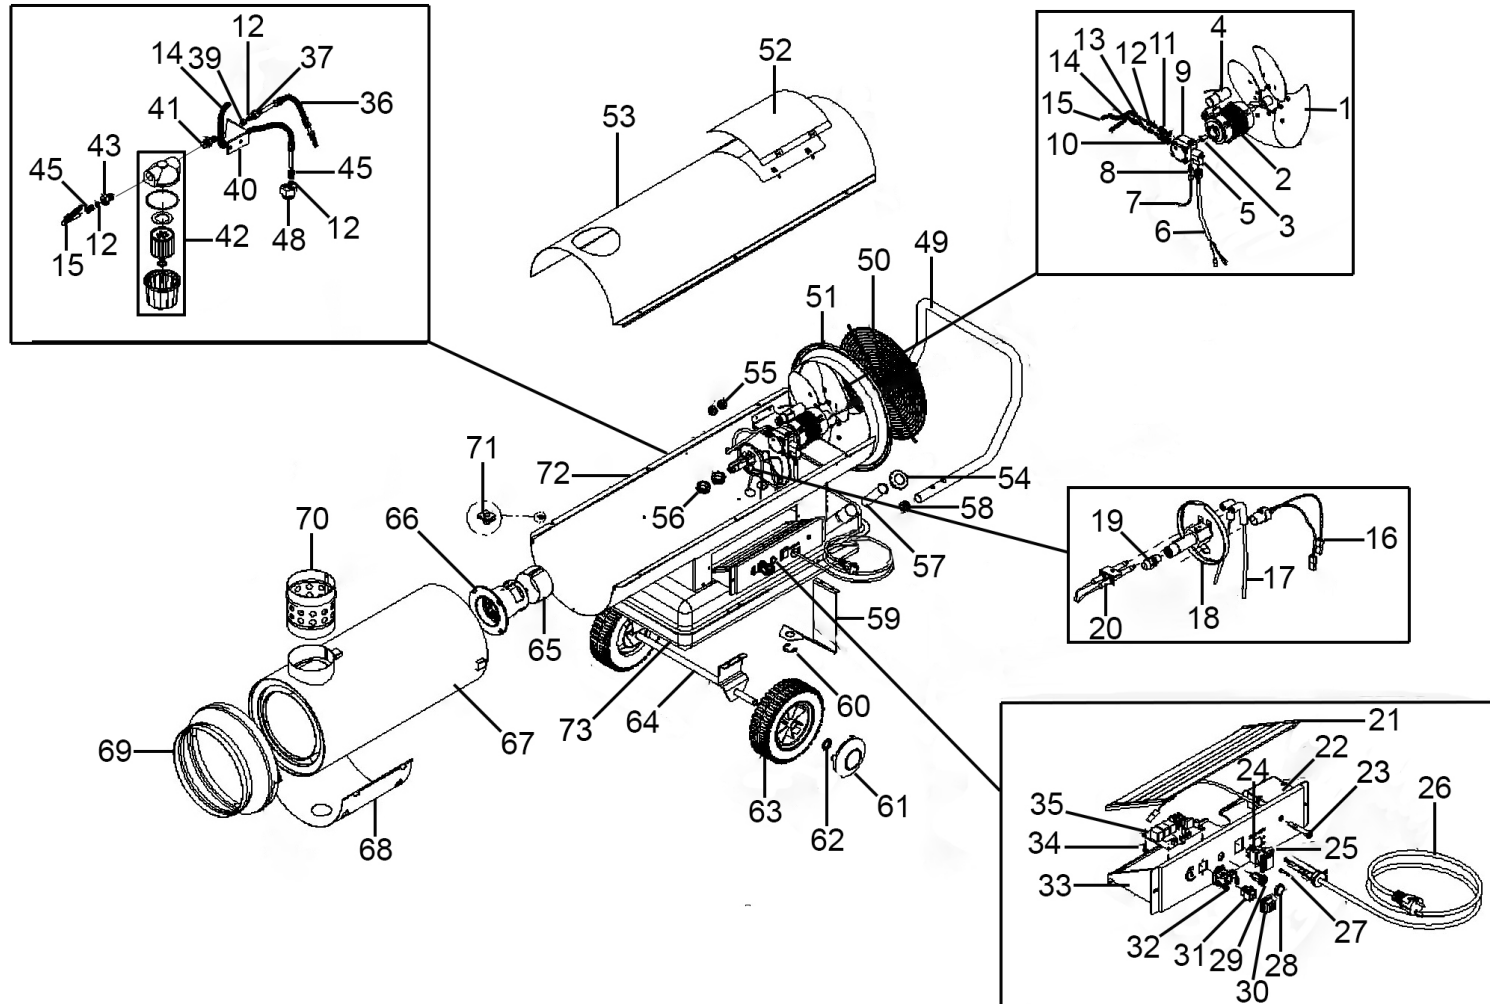

Parts Information:
Space Warmer® Paraffin/Diesel Heater 180,900Btu/hr with Chimney
Model No: AB180HE

NOTE: It is our policy to continually improve products and as such we reserve the right to alter data, specifications and component parts without prior notice.

sales@sealey.co.uk

www.sealey.co.uk

Parts Information:
Space Warmer® Paraffin/Diesel Heater
180,900Btu/hr with Chimney
Model No: AB180HE

Item	Part No.	Description
1	SL1087007333	Fan
2	SL1040012233	Motor
3	SL1001001300	Joint
4	SL1049001500	Capacitor
5	SL20220006	Coil
6	SL1043004500	Cable and Connector
7	SL1076004300	Small Hose
8	SL1067004100	Fitting
9	SL20220010	Pump
10	SL1018002900	Washer
11	SL1066001300	Adaptor
12	SL20120049	Olive
13	SL1066001600	Fitting
14	SL20160024	Backflow Hose
15	SL20160016	Inflow Hose
16	SL20500004	Photocell (c/w Fixing)
17	SL1039037433	HT Lead
18	SL1094135533	Burner Head
19	SL20210048	Nozzle
20	SL20300010	Electrode
21	SL1001017500	Cover
22	SL20330010	Transformer
23	SL1041001700	Power Supply Lamp
24	SL20320003	Power Switch, Rocker
25	SL20020010	Cap
26	SL2500EURP2	Power Supply Cable
27	SL20350007	Fuse
28	SL1002002855	Cap
29	SL20320022	Reset Push Button
30	SL20070022	Cap
31	SL20430000	Socket
32	SL20430002	Socket Casing
33	SL20010060	Control Panel
34	SL20010048	Spacer
35	SL20470019	Flame Control Unit
36	SL20160020	Suction Hose