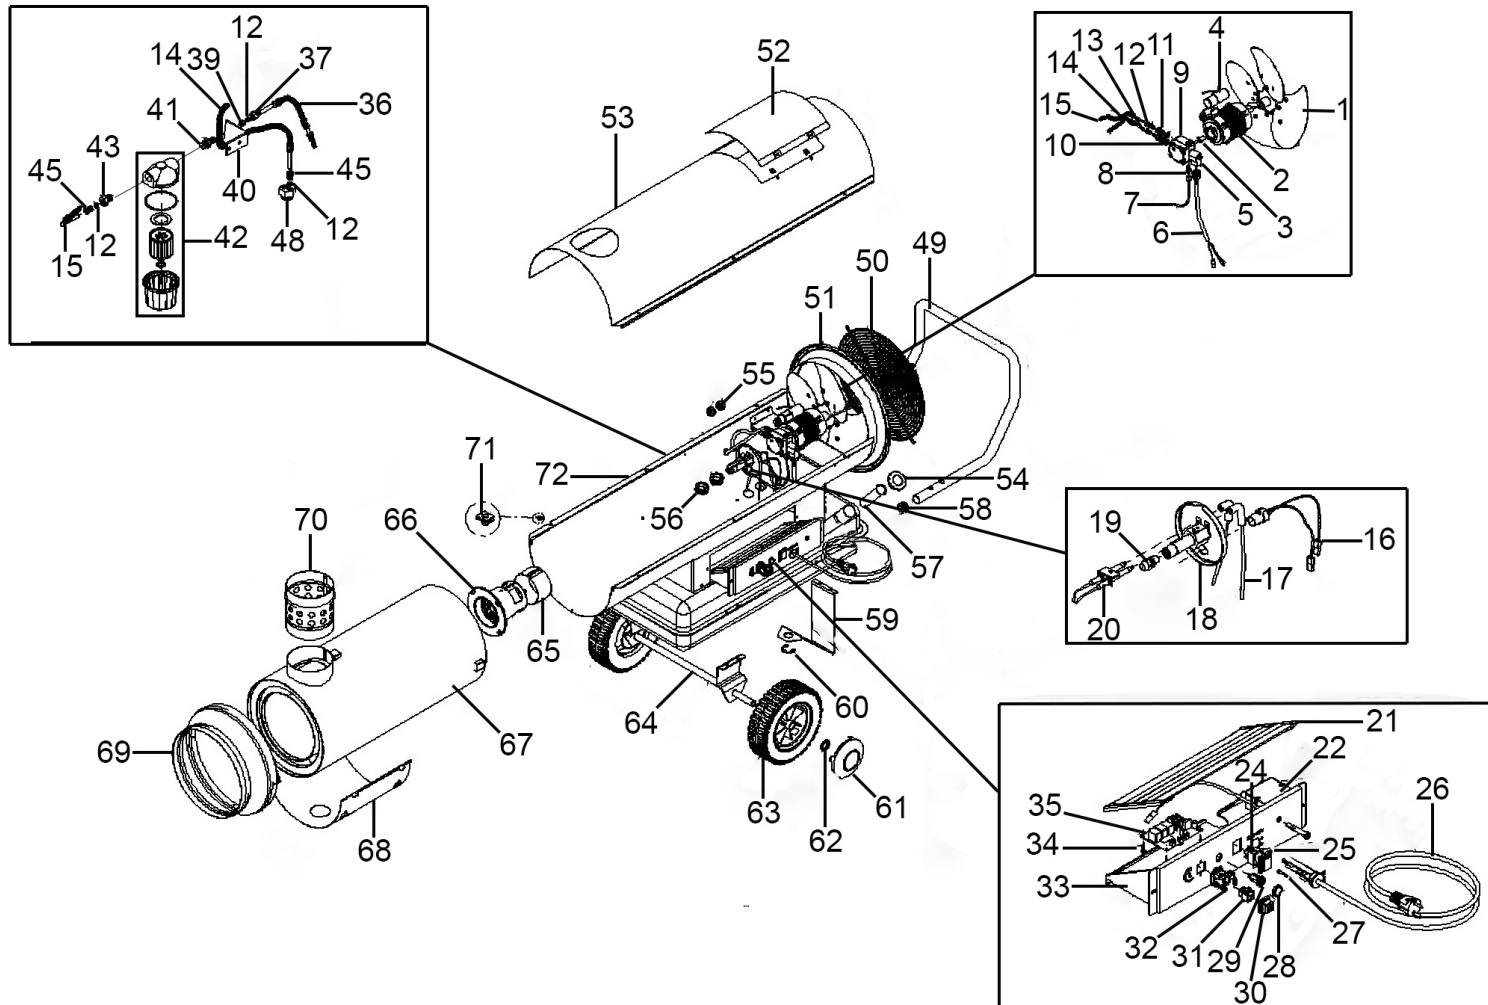

Parts Information:
Space Warmer® Paraffin/Diesel Heater 180,900Btu/hr with Chimney
Model No: AB180HE.V2

NOTE: It is our policy to continually improve products and as such we reserve the right to alter data, specifications and component parts without prior notice.

sales@sealey.co.uk

www.sealey.co.uk

Parts Information:
Space Warmer® Paraffin/Diesel Heater
180,900Btu/hr with Chimney
Model No: AB180HE.V2

Item	Part No.	Description
1	SL1087007333	Fan
2	SL1040012233	Motor
3	SL1001001300	Joint
4	SL1049001500	Capacitor
5	SL20220006	Coil
6	SL1043004500	Cable and Connector
7	SL1076004300	Small Hose
8	SL1067004100	Fitting
9	SL20220010	Pump
10	SL1018002900	Washer
11	SL1066001300	Adaptor
12	SL20120049	Olive
13	SL1066001600	Fitting
14	SL20160024	Backflow Hose
15	SL20160016	Inflow Hose
16	SL20500004	Photocell (c/w Fixings)
17	SL1039037433	HT Lead
18	SL1094135533	Burner Head
19	SL20210048	Nozzle
20	SL20300010	Electrode
21	SL1001017500	Cover
22	SL20330010	Transformer
24	SL20320003	Switch, Rocker
25	SL20020010	Cap
26	SL2500EURP2	Power Supply Cable
27	SL20350007	Fuse
28	SL1002002855	Cap
29	SL20320022	Reset Push Button
30	SL20070022	Cap
31	SL20430000	Socket
32	SL20430002	Socket Casing
33	SL20010060	Control Panel
34	SL20010048	Spacer
35	SL20470019	Flame Control Unit
36	SL20160020	Suction Hose
37	SL1066001700	Fitting