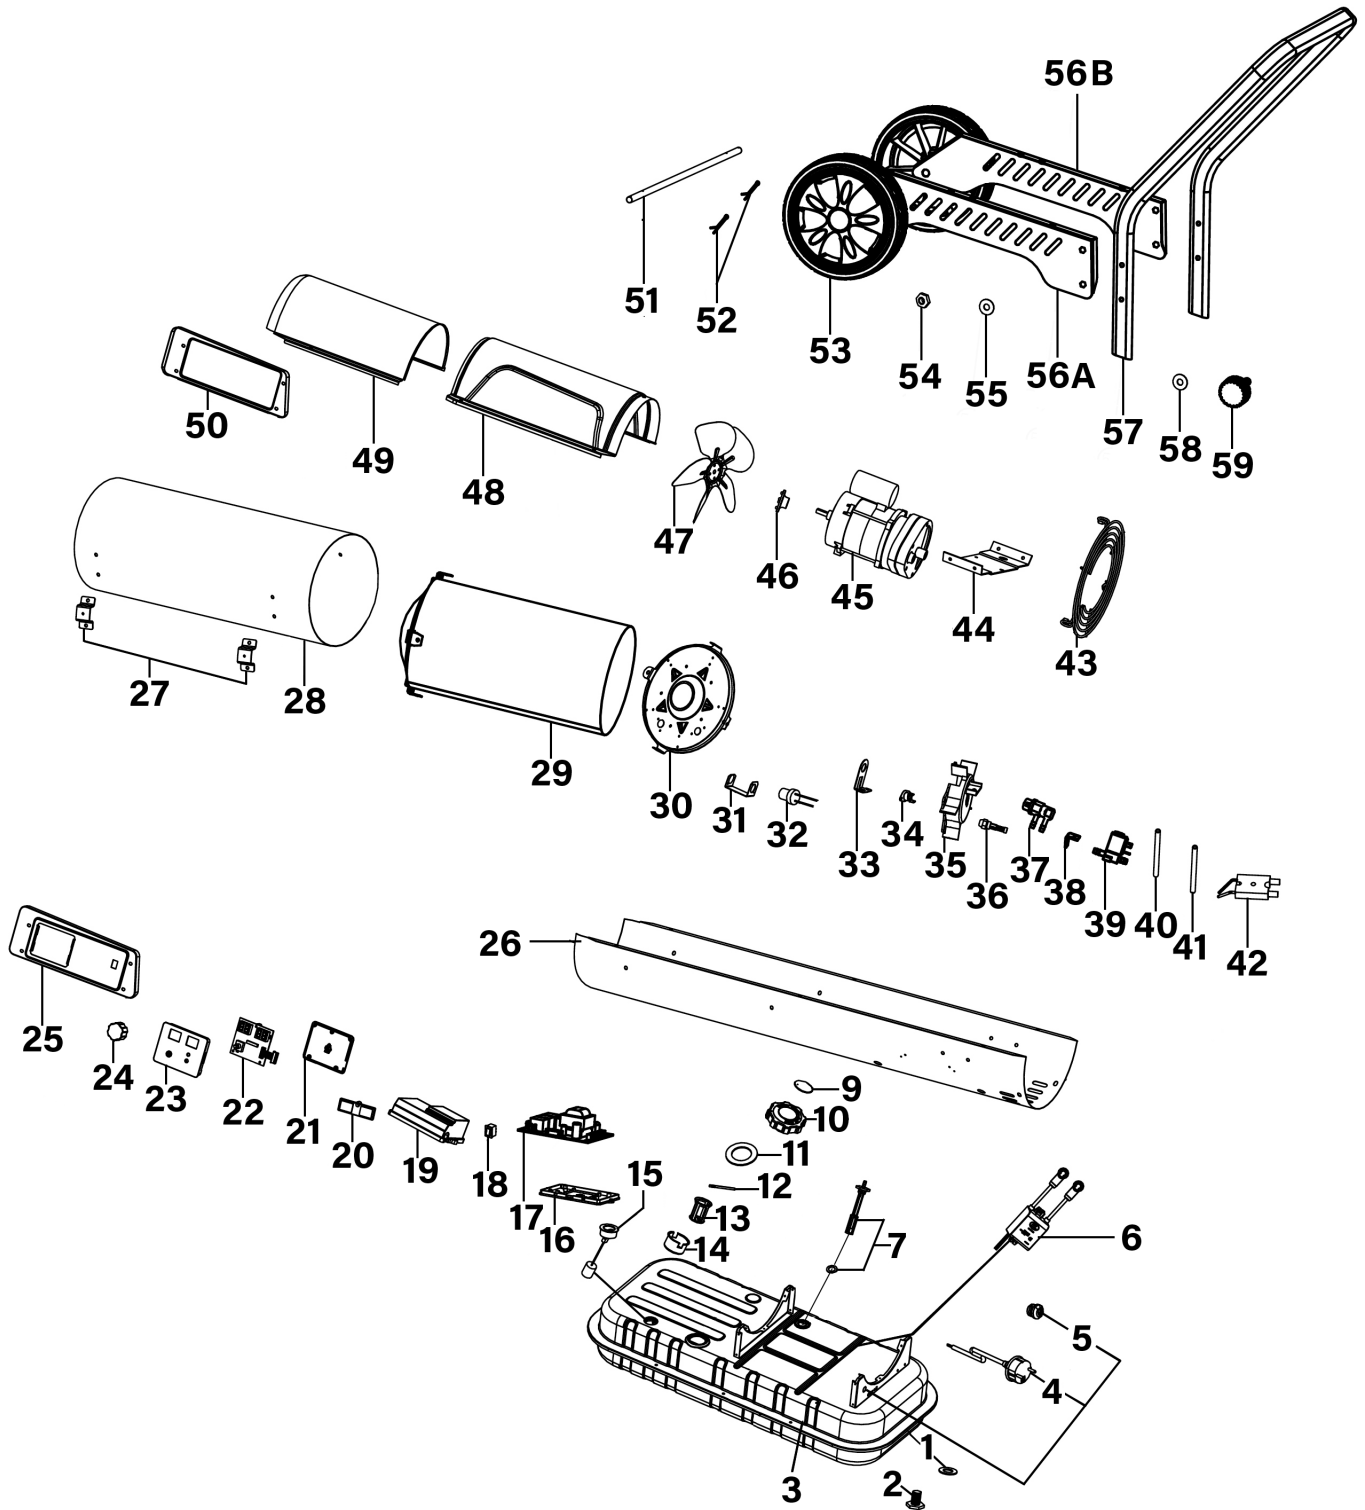

Parts Information:
**Space Warmer® Paraffin/Kerosene/
 Diesel Heater 175,000Btu/hr with Wheels**
Model No: AB1758.V4

Item	Part No.	Description
1	AB-1802030	Oil Drain Seal Ring Ø12
2	AB-171603311	Oil Drain Screw M12 x 20
3	AB-190904701	Fuel Tank

Item	Part No.	Description
4	AB-160218007	Power Cord
5	AB-1615023	Cable Grip
6	AB-160701002	Ignition Transformer

NOTE: It is our policy to continually improve products and as such we reserve the right to alter data, specifications and component parts without prior notice. There may be alternative versions of this product, please contact us should you require this information.

Parts Information:
Space Warmer® Paraffin/Kerosene/
Diesel Heater 175,000Btu/hr with Wheels
Model No: AB1758.V4

Item	Part No.	Description
7	AB-1402002500	Fuel Filter Assembly
9	AB-1422027500	Breather Cover
10	AB-1422026500	Fuel Tank Cap
11	AB-1802014	Fuel Tank Cap Seal
12	AB-151700806	Fuel Tank Cap Shaft (Ø3.5 x 49)
13	AB-1401015000	Oil Inlet Filter
14	AB-152039402	Oil Inlet Filter Holder
15	AB-1616005	Oil Filter Gauge
16	AB-1422097500	Lower Cover for Power PCB
17	AB-160900207	Power PCB
18	AB-1603017	On/Off Switch
19	AB-1422096500	Upper Cover for Power PCB
20	AB-1417011000	Display Window
21	AB-1422095500	Lower Cover for Display PCB
22	AB-160903311	Display PCB
23	AB-1422094500	Upper Cover for Display PCB
24	AB-1403025519	Thermostat Knob
25	AB-151418501512	Control Panel
26	AB-151017101512	Lower Cover
27	AB-152022602	Chamber Shield Bracket
28	AB-152409602	Combustion Chamber Shield
29	AB-152409706	Combustion Chamber Assembly
30	AB-150200802	Burner Support Plate
31	AB-152003601512	Photocell Bracket
32	AB-1901209	Photocell Ass'y
33	AB-152025602	Re-Set Thermostat Bracket
34	AB-1605015	Re-Set Thermostat (250V/10A)