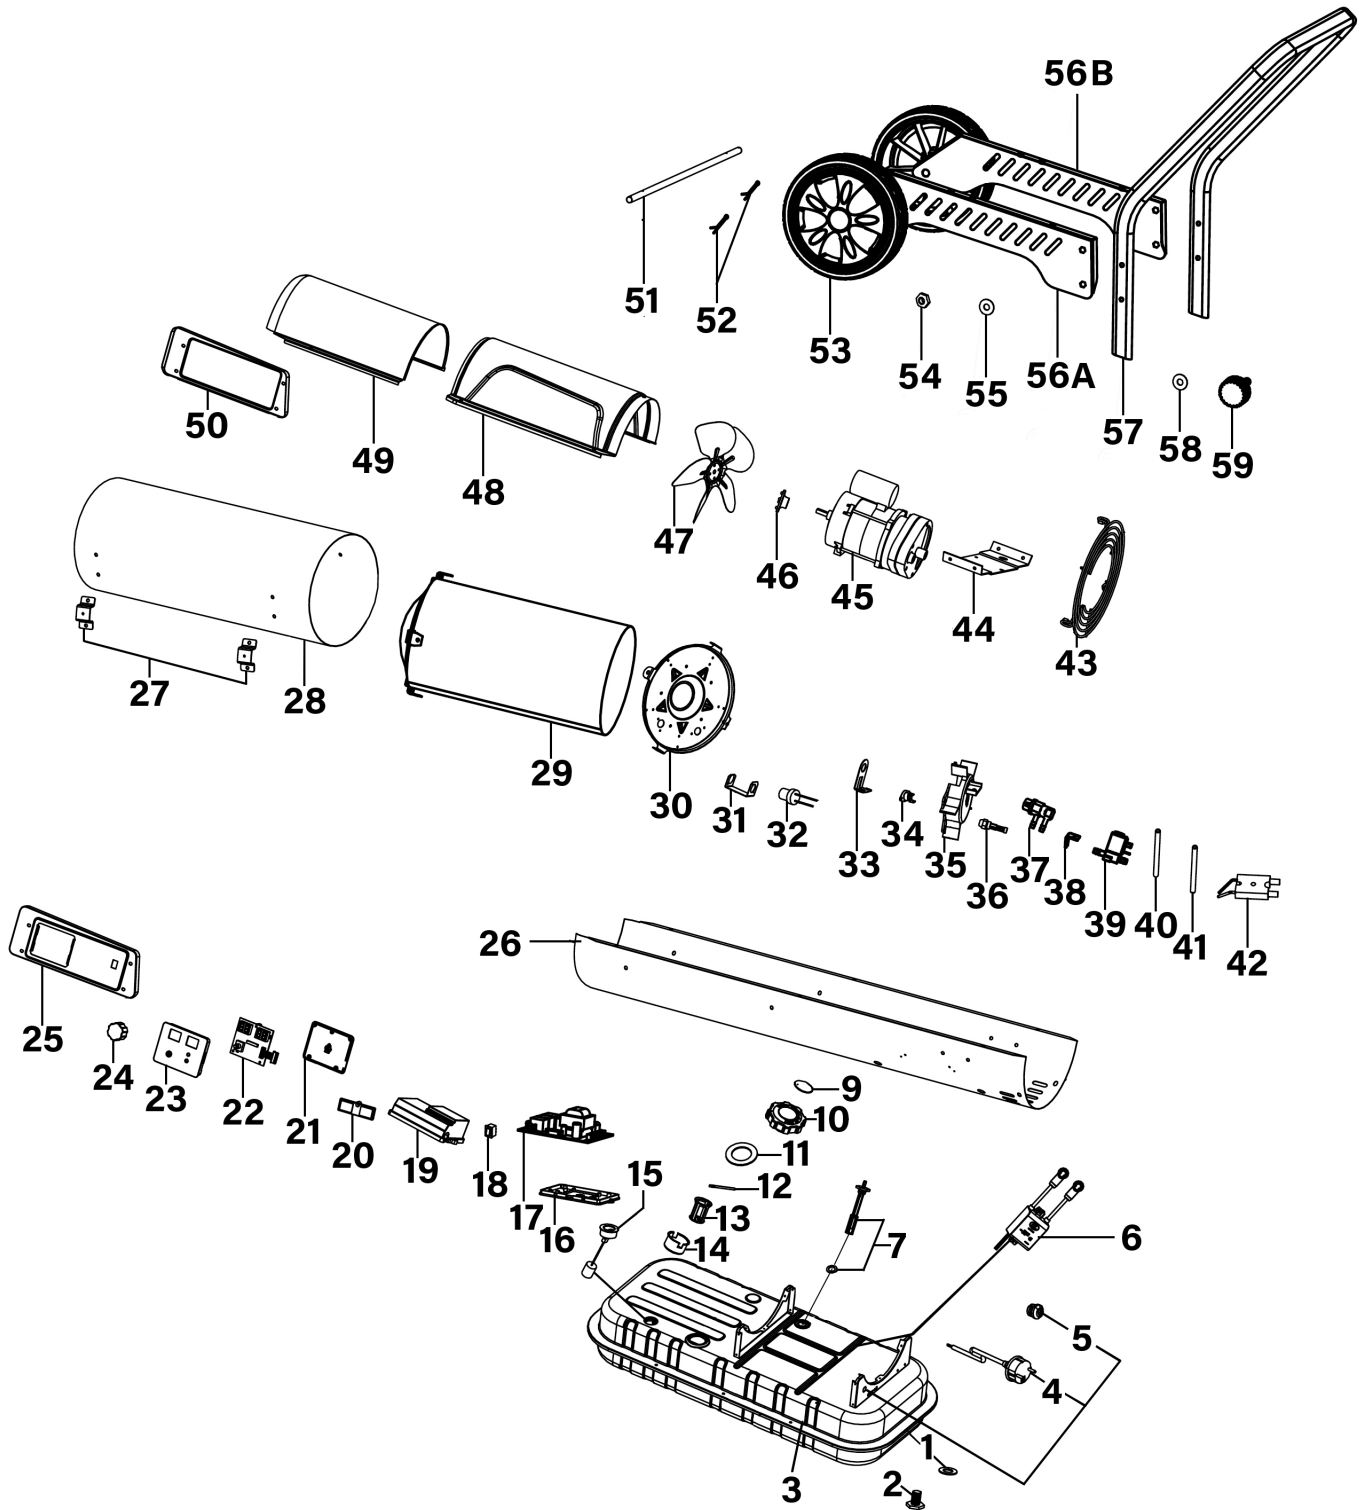

Parts Information:
**Space Warmer® Paraffin/Kerosene/Diesel
 Heater 170,000Btu/hr with Wheels**
Model No: AB1758.V4

Item	Part No.	Description
1	AB-1802030	Oil Drain Seal Ring Ø12
2	AB-171603311	Oil Drain Screw M12 x 20
3	AB-190904701	Fuel Tank

Item	Part No.	Description
4	AB-160218007	Power Cord
5	AB-1615023	Cable Grip
6	AB-160701002	Ignition Transformer

NOTE: It is our policy to continually improve products and as such we reserve the right to alter data, specifications and component parts without prior notice. There may be alternative versions of this product, please contact us should you require this information.

Item	Part No.	Description
35	AB-150200204	Burner Head
36	AB-1903019	Nozzle Assembly
37	AB-171503201	Nozzle Adapter
38	AB-152022402	Bracket
39	AB-1610010	Fuel Valve
40	AB-180401001	Air/Fuel Hose
41	AB-180401001	Air/Fuel Hose
42	AB-1608015	Ignition Electrode
43	AB-153207807502	Fan Guard
44	AB-152028602	Motor Support
45	AB-1907016	Motor Assembly
46	AB-150203804	Fan Blade Support
47	AB-152805504	Fan
48	AB-151016801512	Rear Upper Cover
49	AB-151017001512	Front Upper Cover
50	AB-151520001512	Side Plate
51	AB-150500911	Wheel Axle
52	AB-1712001	Split Pin
53	AB-1422049505	Wheel (c/w Cover)
54	AB-170602611	Domed Nut
55	AB-170702011	Washer
56A	AB-152135401512	Wheel Frame Support (A)
56B	AB-152135301512	Wheel Frame Support (B)
57	AB-150420407512	Handle
58	AB-170702711	Washer
59	AB-1420006500	Adjustment Screw (Ø6 x 40)