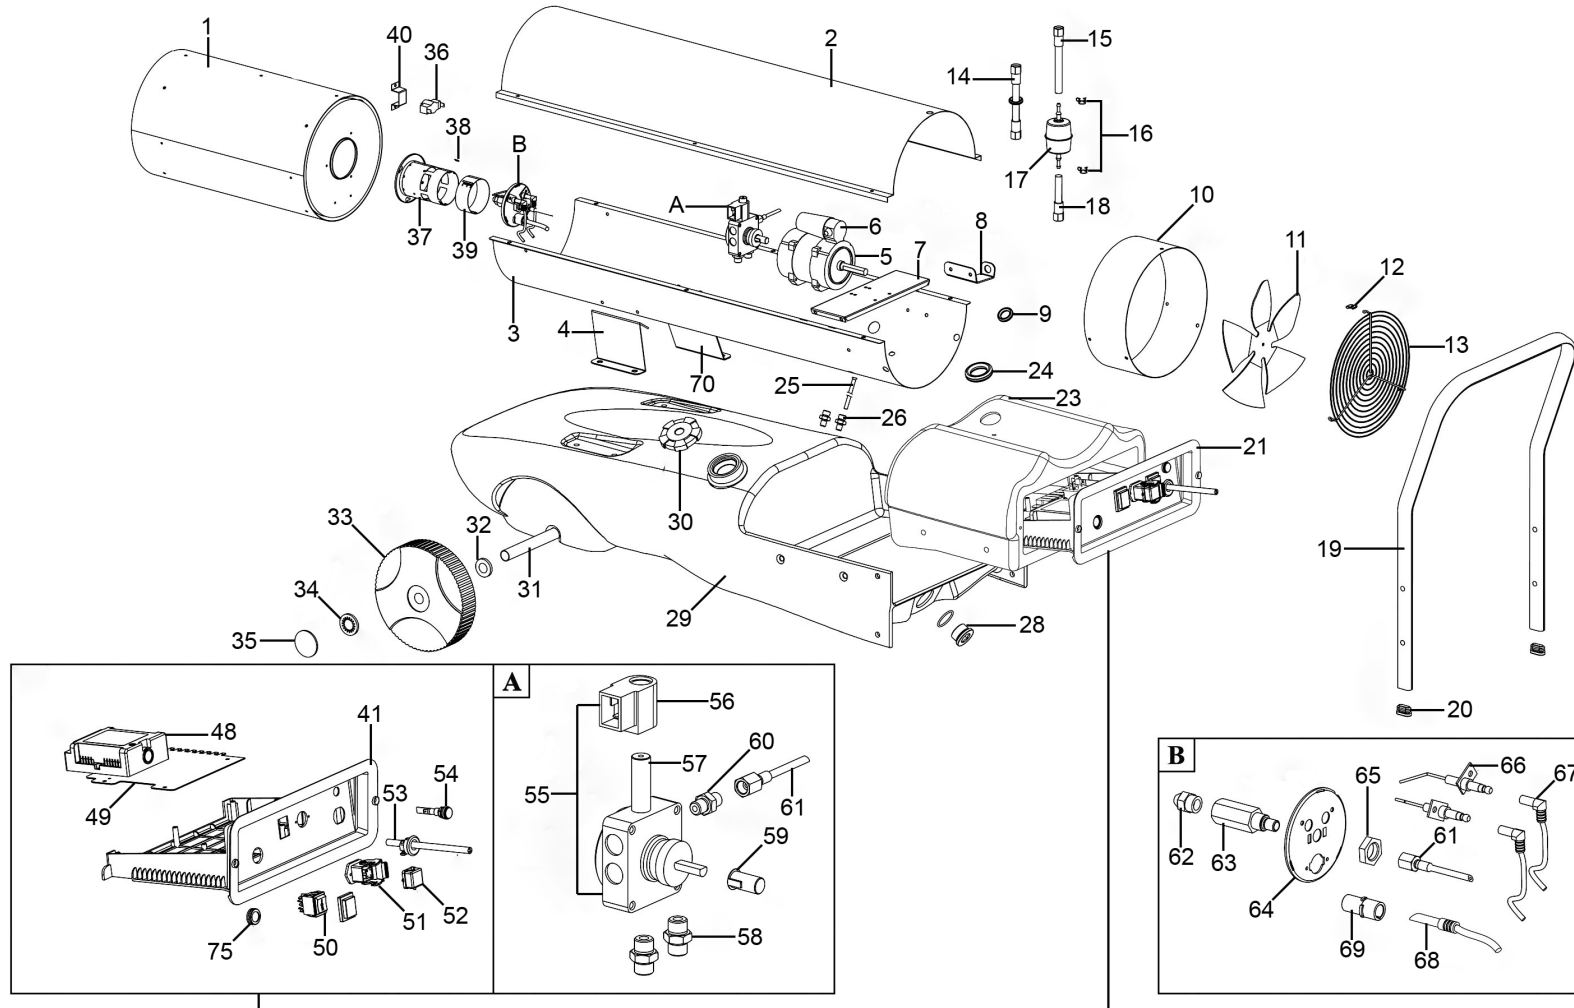

Parts Information:
Space Warmer® Paraffin, Kerosene & Diesel Heater 157,000Btu/hr with
Wheels
Model No: AB160P

NOTE: It is our policy to continually improve products and as such we reserve the right to alter data, specifications and component parts without prior notice.

sales@sealey.co.uk

www.sealey.co.uk

Parts Information:
Space Warmer® Paraffin, Kerosene &
Diesel Heater 157,000Btu/hr with Wheels
Model No: AB160P

| Item | Part No. | Description |
|------|-----------|------------------------|
| 1 | AB160P.01 | Combustion Chamber |
| 2 | AB160P.02 | Upper Body |
| 3 | AB160P.03 | Lower Body |
| 4 | AB125P.04 | Support Bracket (Left) |
| 5 | AB160P.05 | Motor |
| 6 | AB125P.06 | Capacitor |
| 7 | AB160P.07 | Motor Support |
| 8 | AB125P.08 | Power Lead Hook |
| 9 | AB125P.09 | Cable Protection |
| 10 | AB160P.10 | Fan Protection Ring |
| 11 | AB160P.11 | Fan |
| 12 | AB125P.12 | Plate |
| 13 | AB160P.13 | Grille |
| 14 | AB125P.14 | Pipe |
| 15 | AB70P.12 | Pipe |
| 16 | AB70P.13 | Clamp |
| 17 | AB70P.14 | Fuel Filter |
| 18 | AB70P.15 | Fuel Tube |
| 19 | AB125P.19 | Handle Support |
| 20 | AB70P.51 | Plug |
| 21 | AB125P.21 | Components Drawer |
| 23 | AB160P.23 | Control Panel Box |
| 24 | AB125P.24 | Protection Cable |
| 25 | AB125P.25 | Pipe |
| 26 | AB70P.17 | Nipple 1/4" |
| 28 | AB125P.28 | Drain Plug |
| 29 | AB125P.29 | Fuel Tank |
| 30 | AB70P.19 | Fuel Tank Cap |
| 31 | AB125P.31 | Wheel Axle |
| 32 | FWM20.S | Flat Washer M20 |
| 33 | AB125P.33 | Wheel |
| 34 | AB125P.34 | Wheel Cap |