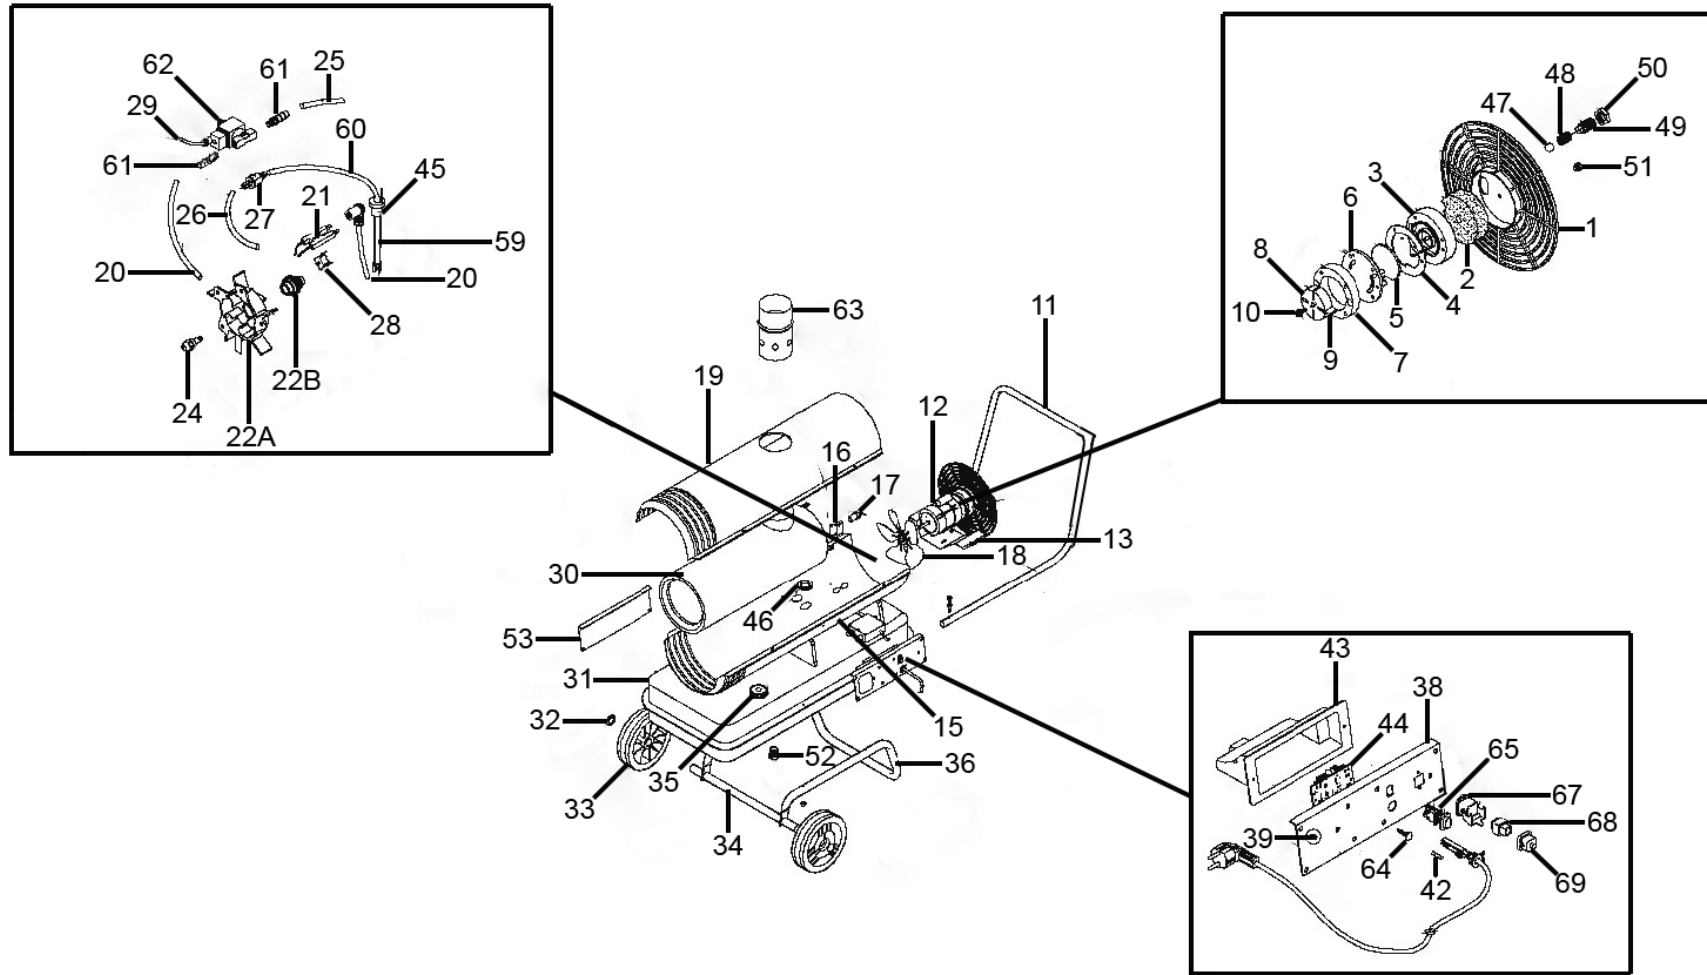

Parts Information:
Space Warmer® Paraffin/Diesel Heater 132,600Btu/hr with Chimney
Model No: AB1452.V3

NOTE: It is our policy to continually improve products and as such we reserve the right to alter data, specifications and component parts without prior notice.

Item	Part No.	Description
32	SL20230222	Wheel Ring
33	SL20040001	Wheel, Fixed
34	SLGRY4020AX	Axle
35	SL20050018	Filling Cap
36	SL20610216	Frame
38	SL025F20	Side Panel, Left
39	SL20230012	Rd Head S/T Screw M3.8 X 6
42	SL20350007	Fuse
43	SL1001007736	Electrical Panel Cover
44	SL20470021	Control Board
45	SL20020019	Suction Gasket
46	SL1002002100	Rubber Ring
47	SB-5.6	Steel Ball 5.6mm
48	SL20230234	Spring
49	SL20230230	Adjusting Screw M8 x 1.0
50	SL20230124	5/16" UNF Half Nuts
51	SL20120039	Cap
52	SL20120040	Drain Cap
53	SL20621800	Side Panel, Right
59	SL1001014711	Suction Fitting
60	SL1078000411	Oil Hose
61	SL20120035	Hose Holder
62	SL20420012	Solenoid Valve
63	SL20620679	Flue Collar
64	SL20010048	Spacer
65	SL20320005	Power Switch (c/w Cover)
67	SL20430002	Socket Casing
68	SL20430000	Socket
69	SL20070022	Cap