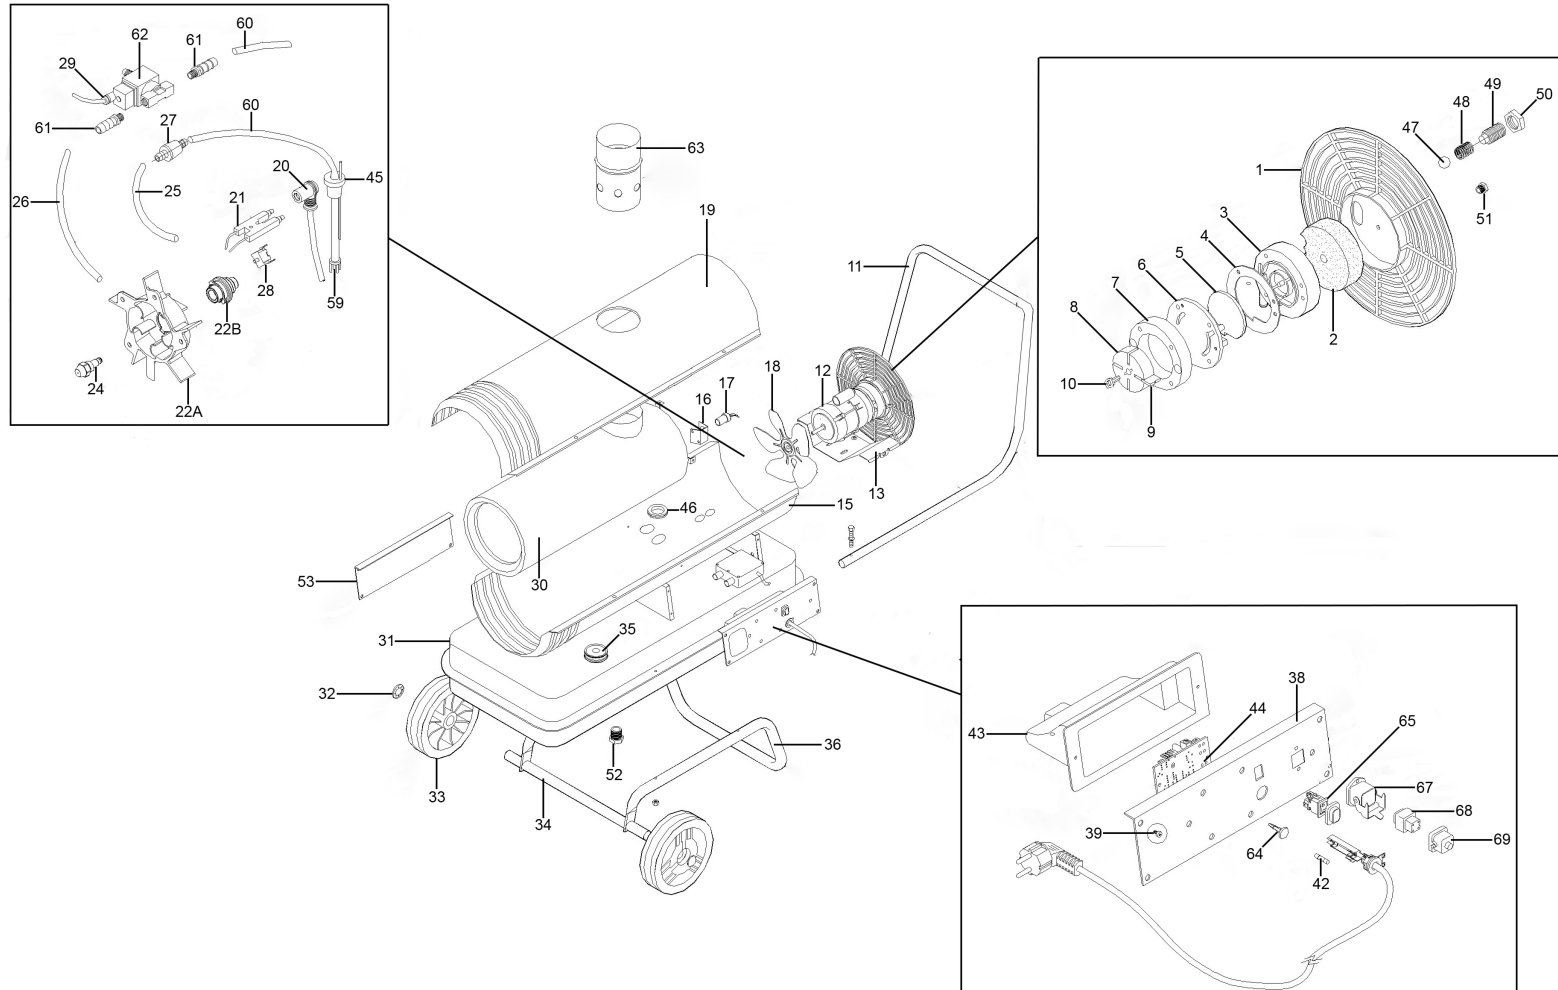

Parts Information:
Space Warmer® Paraffin/Diesel Heater 132,600Btu/hr with Chimney
Model No: AB1452.V2

NOTE: It is our policy to continually improve products and as such we reserve the right to alter data, specifications and component parts without prior notice.

Item	Part No.	Description
32	SL20230222	Wheel Ring
33	SL20040001	Wheel, Fixed
34	SLGRY4020AX	Axle
35	SL20620034	Tank Cap
36	SL20610216	Frame
38	SL025F20	Side Panel, Left
39	SL20230012	Rd Head S/T Screw M3.8 X 6
42	SL20350007	Fuse
43	SL1001007736	Electrical Panel Cover
44	SL20470021	Control Board
45	SL20020019	Suction Gasket
46	SL1002002100	Rubber Ring
47	SB-5.6	Steel Ball
48	SL20230234	Spring
49	SL20230230	Adjusting Screw M8 x 1.0
50	SL20230124	5/16" UNF Half Nuts
51	SL20120039	Cap
52	SL20120040	Drain Cap
53	SL20621800	Side Panel, Right
59	SL1001014711	Suction Fitting
60	SL1078000411	Oil Hose
61	SL20120035	Hose Holder
62	SL20420012	Solenoid Valve
63	SL20620679	Flue Collar
64	SL20010048	Spacer
65	SL20320005	Power Switch (c/w Cover)
67	SL20430002	Socket Casing
68	SL20430000	Socket
69	SL20070022	Cap
--	SL20020011	Switch Cover (Not Shown)