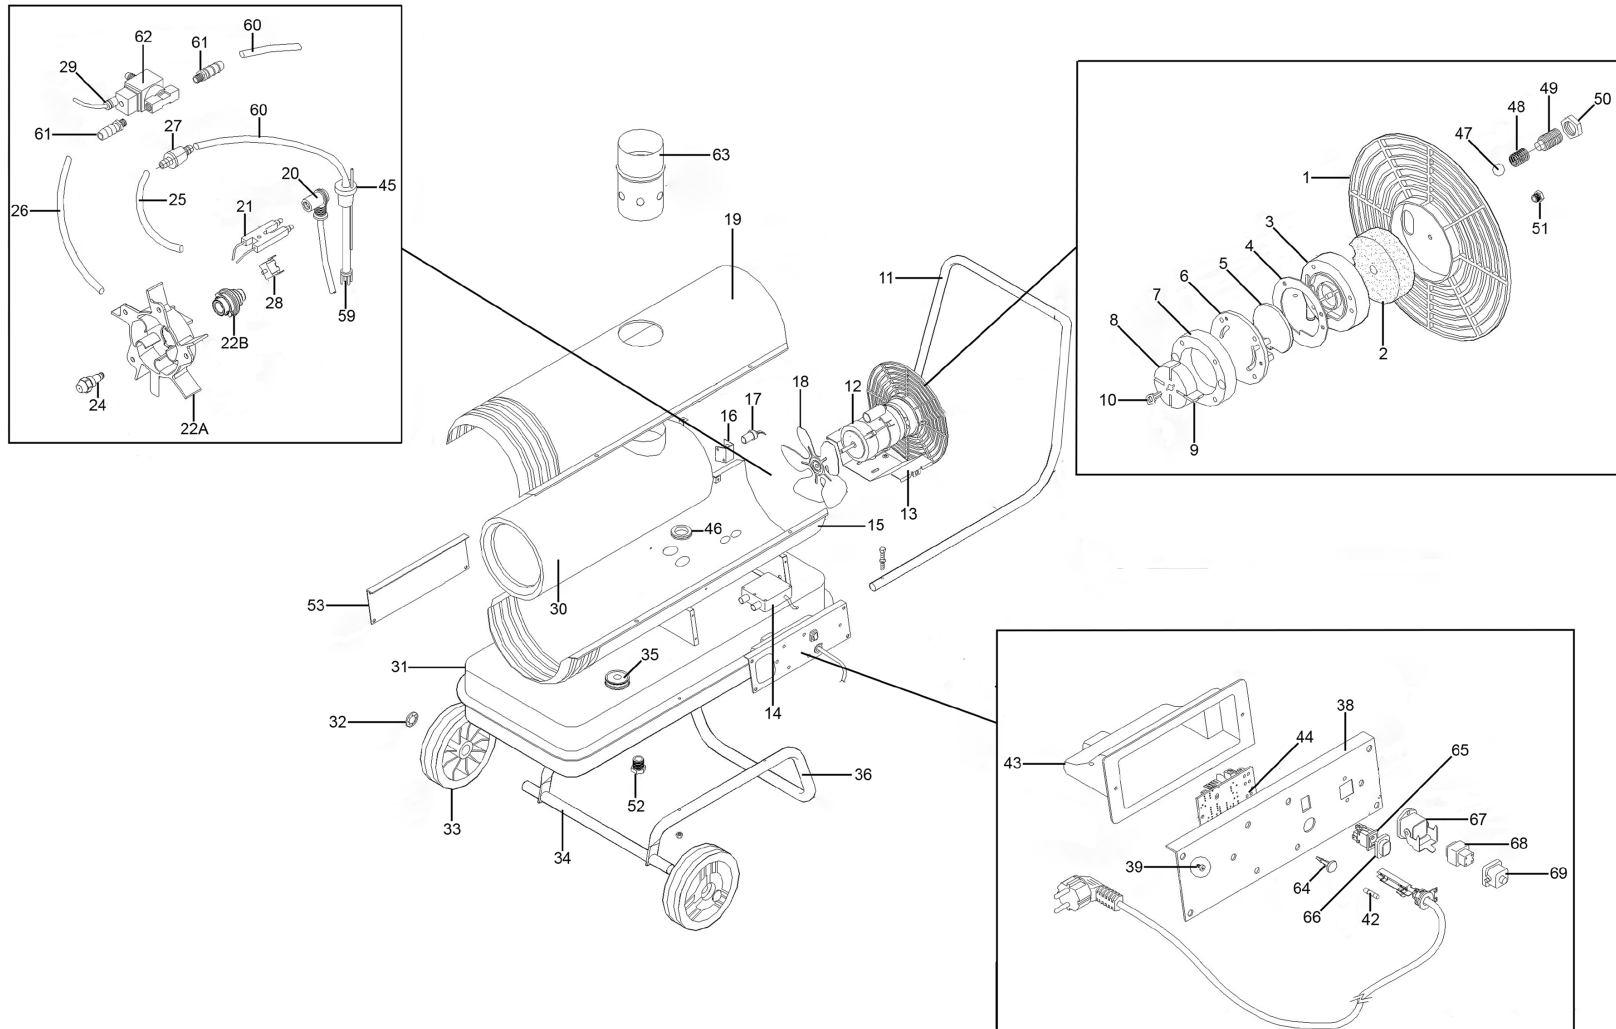

Parts Information:
Space Warmer® Paraffin/Diesel Heater 132,600Btu/hr with Chimney
Model No: AB1452

NOTE: It is our policy to continually improve products and as such we reserve the right to alter data, specifications and component parts without prior notice.

Item	Part No.	Description
32	SL20230222	Wheel Ring
33	SL20040001	Wheel, Fixed
34	SL20610143	Axle
35	SL20620034	Tank Cap
36	SL20610216	Frame
38	SL025F20	Side Panel, Left
39	SL20230012	Rd Head S/T Screw M3.8 X 6
42	SL20350007	Fuse
43	SL1001007736	Electrical Panel Cover
44	SL20470021	Control Board
45	SL20020019	Suction Gasket
46	SL1002002100	Rubber Ring
47	SB-5.6	Steel Ball 5.6mm
48	SL20230234	Spring
49	SL20230230	Adjusting Screw M8 x 1.0.
50	SL20230124	5/16" UNF Half Nuts
51	SL20120039	Cap
52	SL20120040	Drain Cap
53	SL20621800	Side Panel, Right
59	SL1001014711	Suction Fitting
60	SL1078000411	Oil Hose
61	SL20120035	Hose Holder
62	SL20420012	Solenoid Valve
63	SL20620679	Flue Collar
64	SL20010048	Spacer
65	SL20320005	Power Switch (c/w Cover)
66	SL20020011	Switch Cover
67	SL20430002	Socket Casing
68	SL20430000	Socket
69	SL20070022	Cap