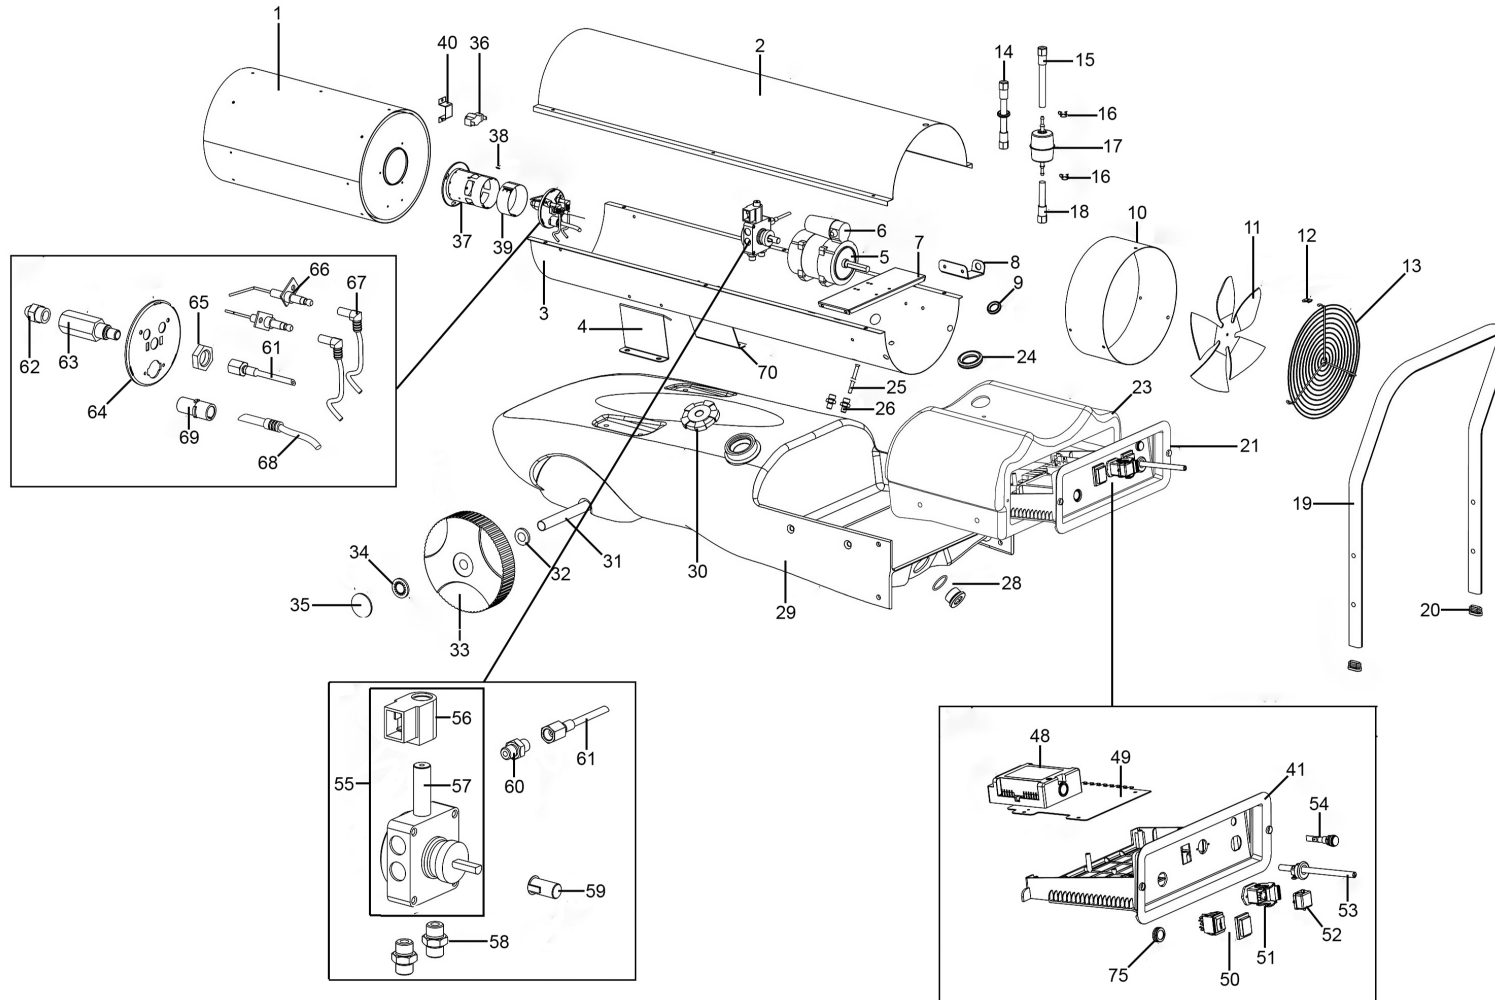

Parts Information:  
Space Warmer® Paraffin, Kerosene & Diesel Heater 122,900Btu/hr with  
Wheels  
Model No: AB125P

**NOTE:** It is our policy to continually improve products and as such we reserve the right to alter data, specifications and component parts without prior notice.

sales@sealey.co.uk

www.sealey.co.uk

Parts Information:  
Space Warmer® Paraffin, Kerosene &  
Diesel Heater 122,900Btu/hr with Wheels  
Model No: AB125P

| Item | Part No.  | Description            |
|------|-----------|------------------------|
| 1    | AB125P.01 | Combustion Chamber     |
| 2    | AB125P.02 | Upper Body             |
| 3    | AB125P.03 | Lower Body             |
| 4    | AB125P.04 | Support Bracket (Left) |
| 5    | AB125P.05 | Motor                  |
| 6    | AB125P.06 | Capacitor              |
| 7    | AB125P.07 | Motor Support          |
| 8    | AB125P.08 | Power Lead Hook        |
| 9    | AB125P.09 | Cable Protection       |
| 10   | AB125P.10 | Fan Protection Ring    |
| 11   | AB125P.11 | Fan                    |
| 12   | AB125P.12 | Plate                  |
| 13   | AB125P.13 | Grille                 |
| 14   | AB125P.14 | Pipe (300mm)           |
| 15   | AB70P.12  | Pipe (185mm)           |
| 16   | AB70P.13  | Clamp                  |
| 17   | AB70P.14  | Fuel Filter            |
| 18   | AB70P.15  | Fuel Tube              |
| 19   | AB125P.19 | Handle/Support         |
| 20   | AB70P.51  | Plug                   |
| 21   | AB125P.21 | Components Drawer      |
| 23   | AB125P.23 | Control Panel Box      |
| 24   | AB125P.24 | Protection Cable       |
| 25   | AB125P.25 | Pipe (220mm)           |
| 26   | AB70P.17  | Nipple 1/4"            |
| 28   | AB125P.28 | Drain Plug             |
| 29   | AB125P.29 | Fuel Tank              |
| 30   | AB70P.19  | Fuel Tank Cap          |
| 31   | AB125P.31 | Wheel Axle             |
| 32   | FWM20.S   | Flat Washer M20        |
| 33   | AB125P.33 | Wheel                  |
| 34   | AB125P.34 | Wheel Cap              |