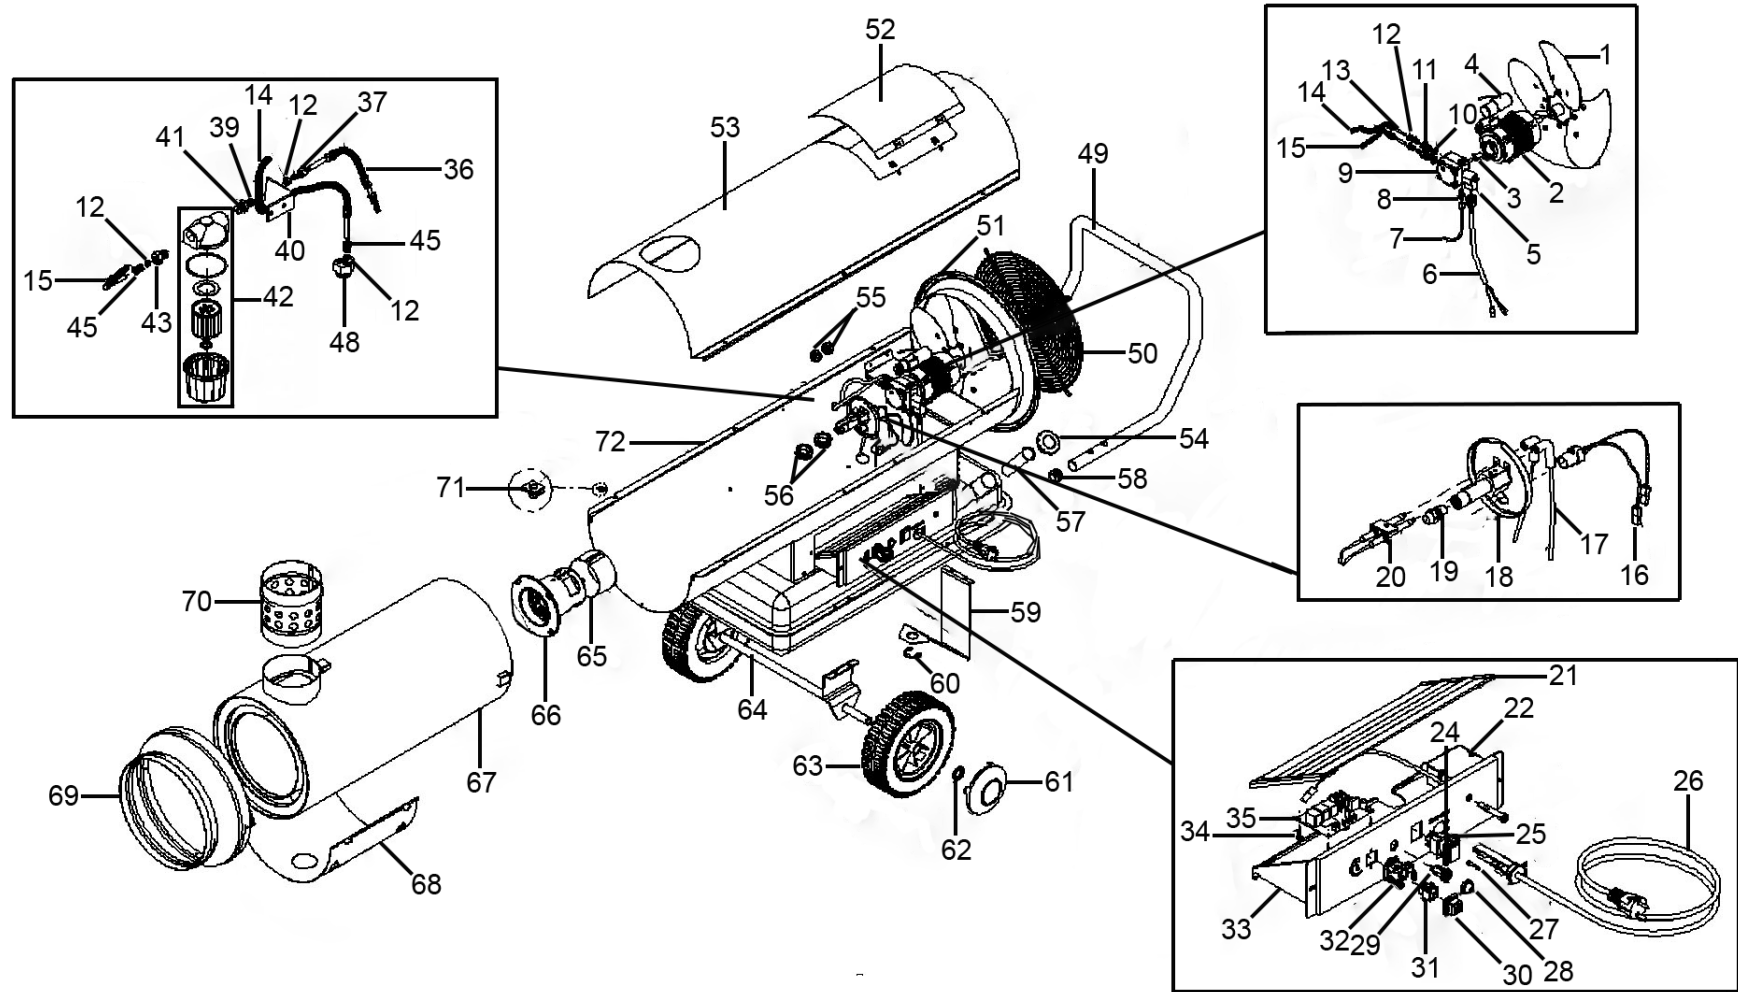

Parts Information:
Space Warmer® Paraffin/Diesel Heater 125,215Btu/hr with Chimney
Model No: AB125HE.V2

NOTE: It is our policy to continually improve products and as such we reserve the right to alter data, specifications and component parts without prior notice.

sales@sealey.co.uk

www.sealey.co.uk

Parts Information:
Space Warmer® Paraffin/Diesel Heater
125,215Btu/hr with Chimney
Model No: AB125HE.V2

Item	Part No.	Description
1	SL1087007533	Fan
2	SL1040012233	Motor
3	SL1001001300	Joint
4	SL1049001500	Capacitor
5	SL20220006	Coil
6	SL1043004500	Cable and Connector
7	SL1076004300	Small Hose
8	SL1067004100	Fitting
9	SL20220010	Pump
10	SL1018002900	Washer
11	SL1066001300	Adaptor
12	SL20120049	Olive
13	SL1066001600	Fitting
14	SL20160024	Backflow Hose
15	SL20160016	Inflow Hose
16	SL20500004	Photocell (c/w Fixings)
17	SL1039037433	HT Lead
18	SL1094135533	Burner Head
19	SL20210061	Nozzle
20	SL20300010	Electrode
21	SL1001017500	Cover
22	SL20330010	Transformer
24	SL20320003	Power Switch (Rocker)
25	SL20020010	Cap
26	SL2500EURP2	Power Supply Cable
27	SL20350007	Fuse
28	SL1002002855	Cap
29	SL20320022	Reset Push Button
30	SL20070022	Cap
31	SL20430000	Socket
32	SL20430002	Socket Casing
33	SL20010060	Control Panel
34	SL20010048	Spacer
35	SL20470019	Flame Control Unit
36	SL20160020	Suction Hose