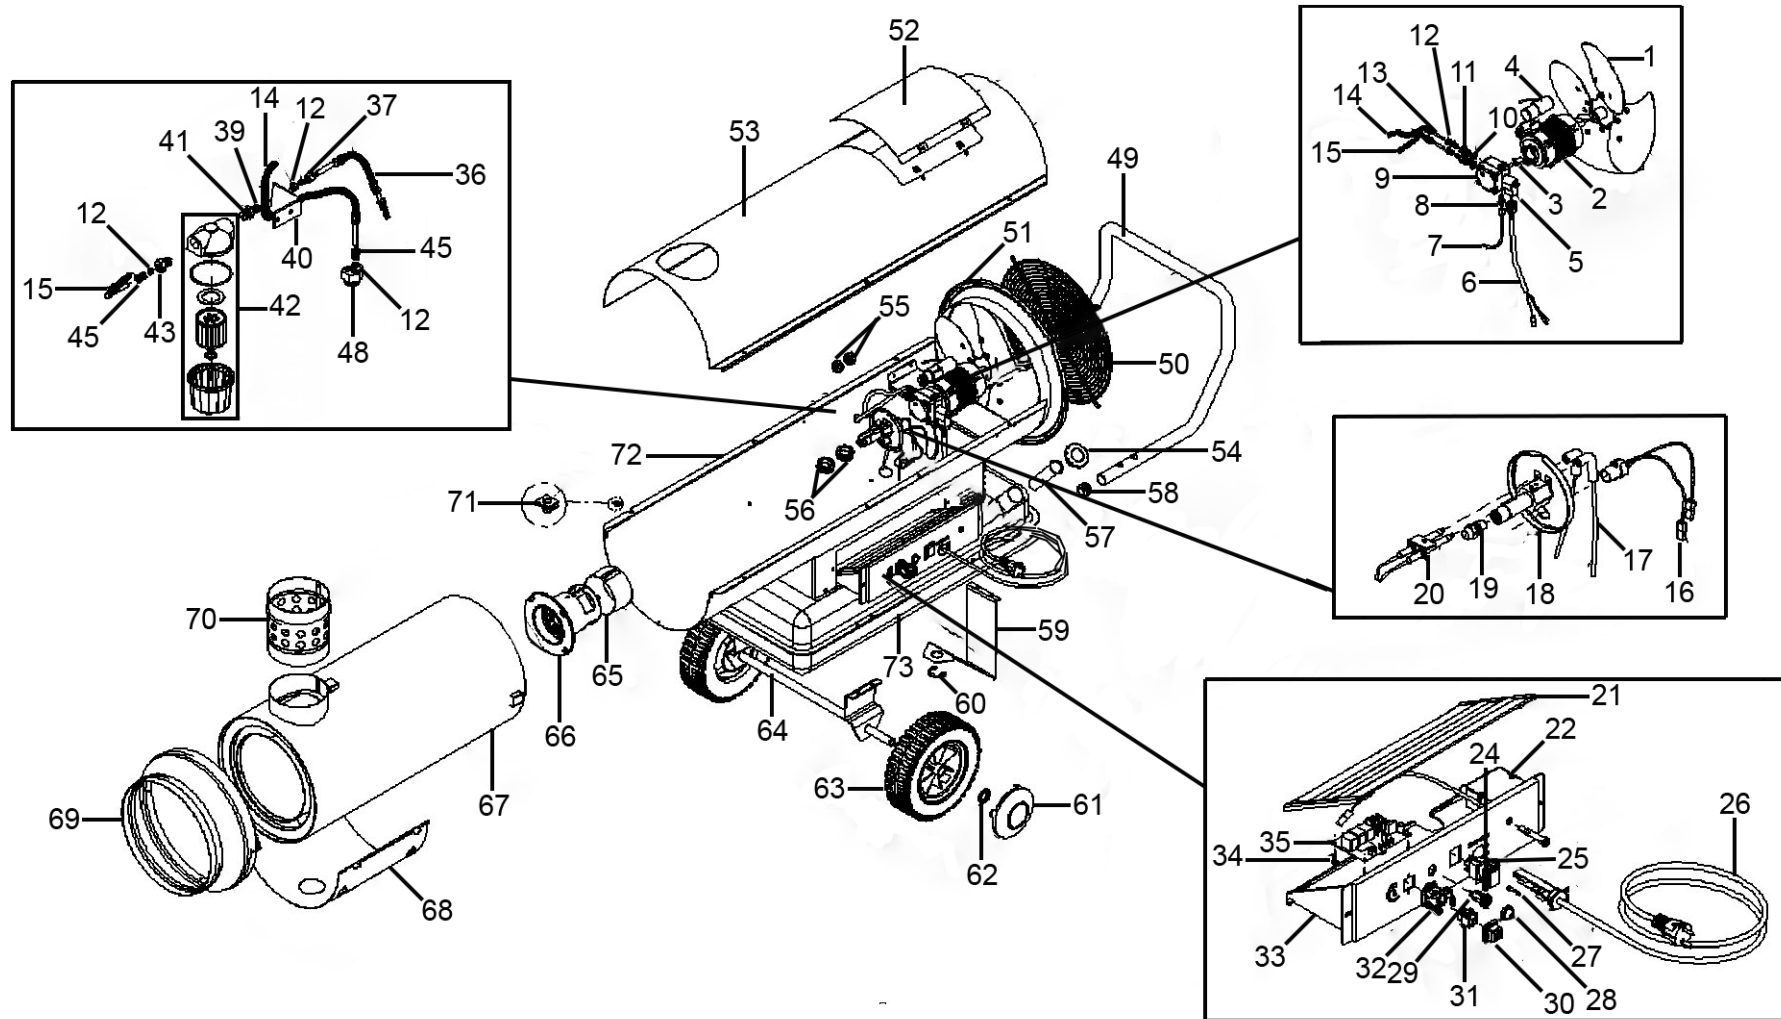

Parts Information:  
Space Warmer® Paraffin/Diesel Heater 125,215Btu/hr with Chimney  
Model No: AB125HE

**NOTE:** It is our policy to continually improve products and as such we reserve the right to alter data, specifications and component parts without prior notice.

sales@sealey.co.uk

www.sealey.co.uk

Parts Information:  
**Space Warmer® Paraffin/Diesel Heater**  
**125,215Btu/hr with Chimney**  
**Model No: AB125HE**

Item	Part No.	Description
1	SL1087007533	Fan
2	SL1040012233	Motor
3	SL1001001300	Joint
4	SL1049001500	Capacitor
5	SL20220006	Coil
6	SL1043004500	Cable and Connector
7	SL1076004300	Small Hose
8	SL1067004100	Fitting
9	SL20220010	Pump
10	SL1018002900	Washer
11	SL1066001300	Adaptor
12	SL20120049	Olive
13	SL1066001600	Fitting
14	SL20160024	Backflow Hose
15	SL20160016	Inflow Hose
16	SL20500004	Photocell (c/w Fixings)
17	SL1039037433	HT Lead
18	SL1094135533	Burner Head
19	SL20210061	Nozzle
20	SL20300010	Electrode
21	SL1001017500	Cover
22	SL20330010	Transformer
24	SL20320003	Power Switch (c/w Cover)
25	SL20020010	Cap
26	SL2500EURP2	Power Supply Cable
27	SL20350007	Fuse
28	SL1002002855	Cap
29	SL20320022	Reset Push Button
30	SL20070022	Cap
31	SL20430000	Socket
32	SL20430002	Socket Casing
33	SL20010060	Control Panel
34	SL20010048	Spacer
35	SL20470019	Flame Control Unit
36	SL20160020	Suction Hose
37	SL1066001700	Fitting