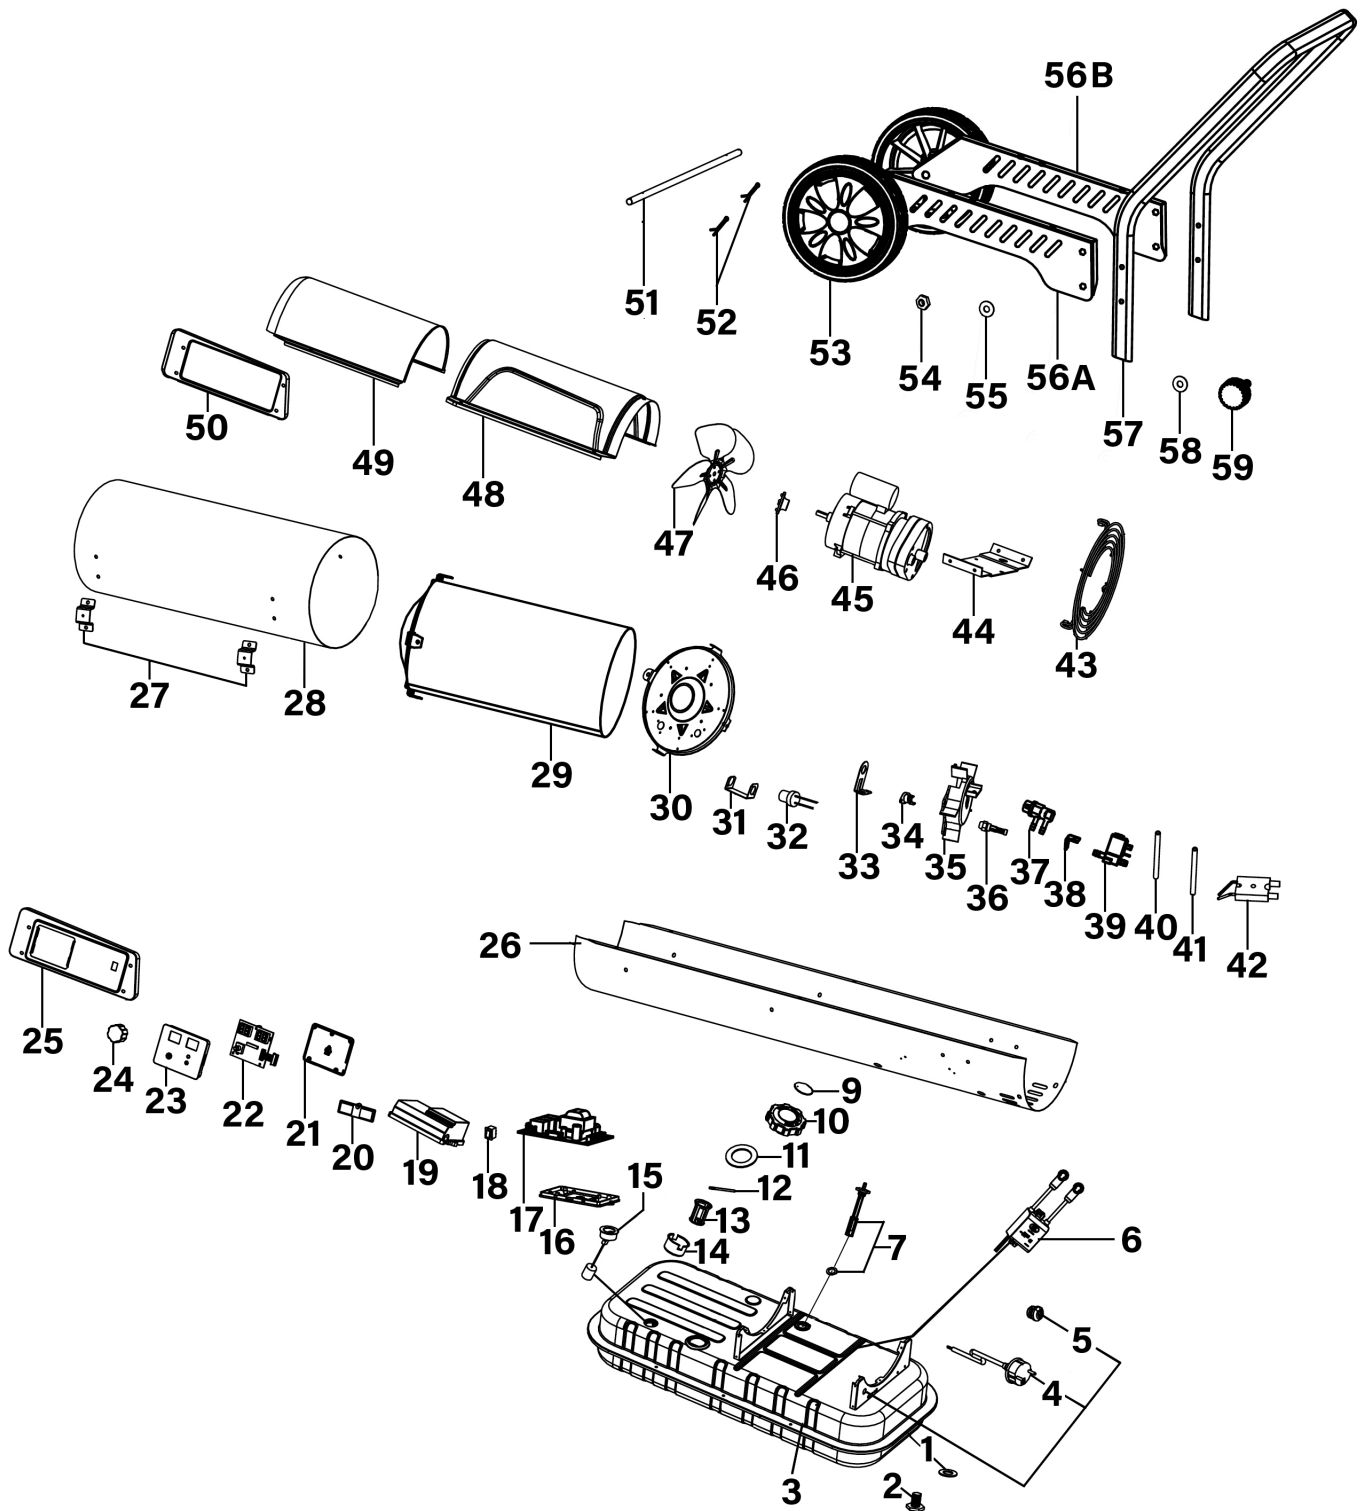

Parts Information:
**Space Warmer® Paraffin/Kerosene/Diesel
 Heater 135,000Btu/hr with Wheels**
Model No: AB1258.V4

Item	Part No.	Description
1	AB-1802030	Oil Drain Seal Ring Ø12
2	AB-171603311	Oil Drain Screw M12 x 20
3	AB-190904701	Fuel Tank

Item	Part No.	Description
4	AB-160218007	Power Cord
5	AB-1615023	Cable Grip
6	AB-160701002	Ignition Transformer

NOTE: It is our policy to continually improve products and as such we reserve the right to alter data, specifications and component parts without prior notice. There may be alternative versions of this product, please contact us should you require this information.

Item	Part No.	Description
35	AB-150200204	Burner Head
36	AB-1903019	Nozzle Assembly
37	AB-171503201	Nozzle Adapter
38	AB-152022402	Bracket
39	AB-1610010	Fuel Valve
40	AB-180401001	Air/Fuel Hose
41	AB-180401001	Air/Fuel Hose
42	AB-1608015	Ignition Electrode
43	AB-153207807502	Fan Guard
44	AB-152028602	Motor Support
45	AB-1907016	Motor Assembly
46	AB-150203804	Fan Blade Support
47	AB-152805504	Fan
48	AB-151016801512	Rear Upper Cover
49	AB-151017001512	Front Upper Cover
50	AB-151520001512	Side Plate
51	AB-150500911	Wheel Axle
52	AB-1712001	Split Pin
53	AB-1422049505	Wheel (c/w Cover)
54	AB-170602611	Domed Nut
55	AB-170702011	Washer
56A	AB-152135401512	Wheel Frame Support (A)
56B	AB-152135301512	Wheel Frame Support (B)
57	AB-150420407512	Handle
58	AB-170702711	Washer
59	AB-1420006500	Adjustment Screw (Ø6 x 40)