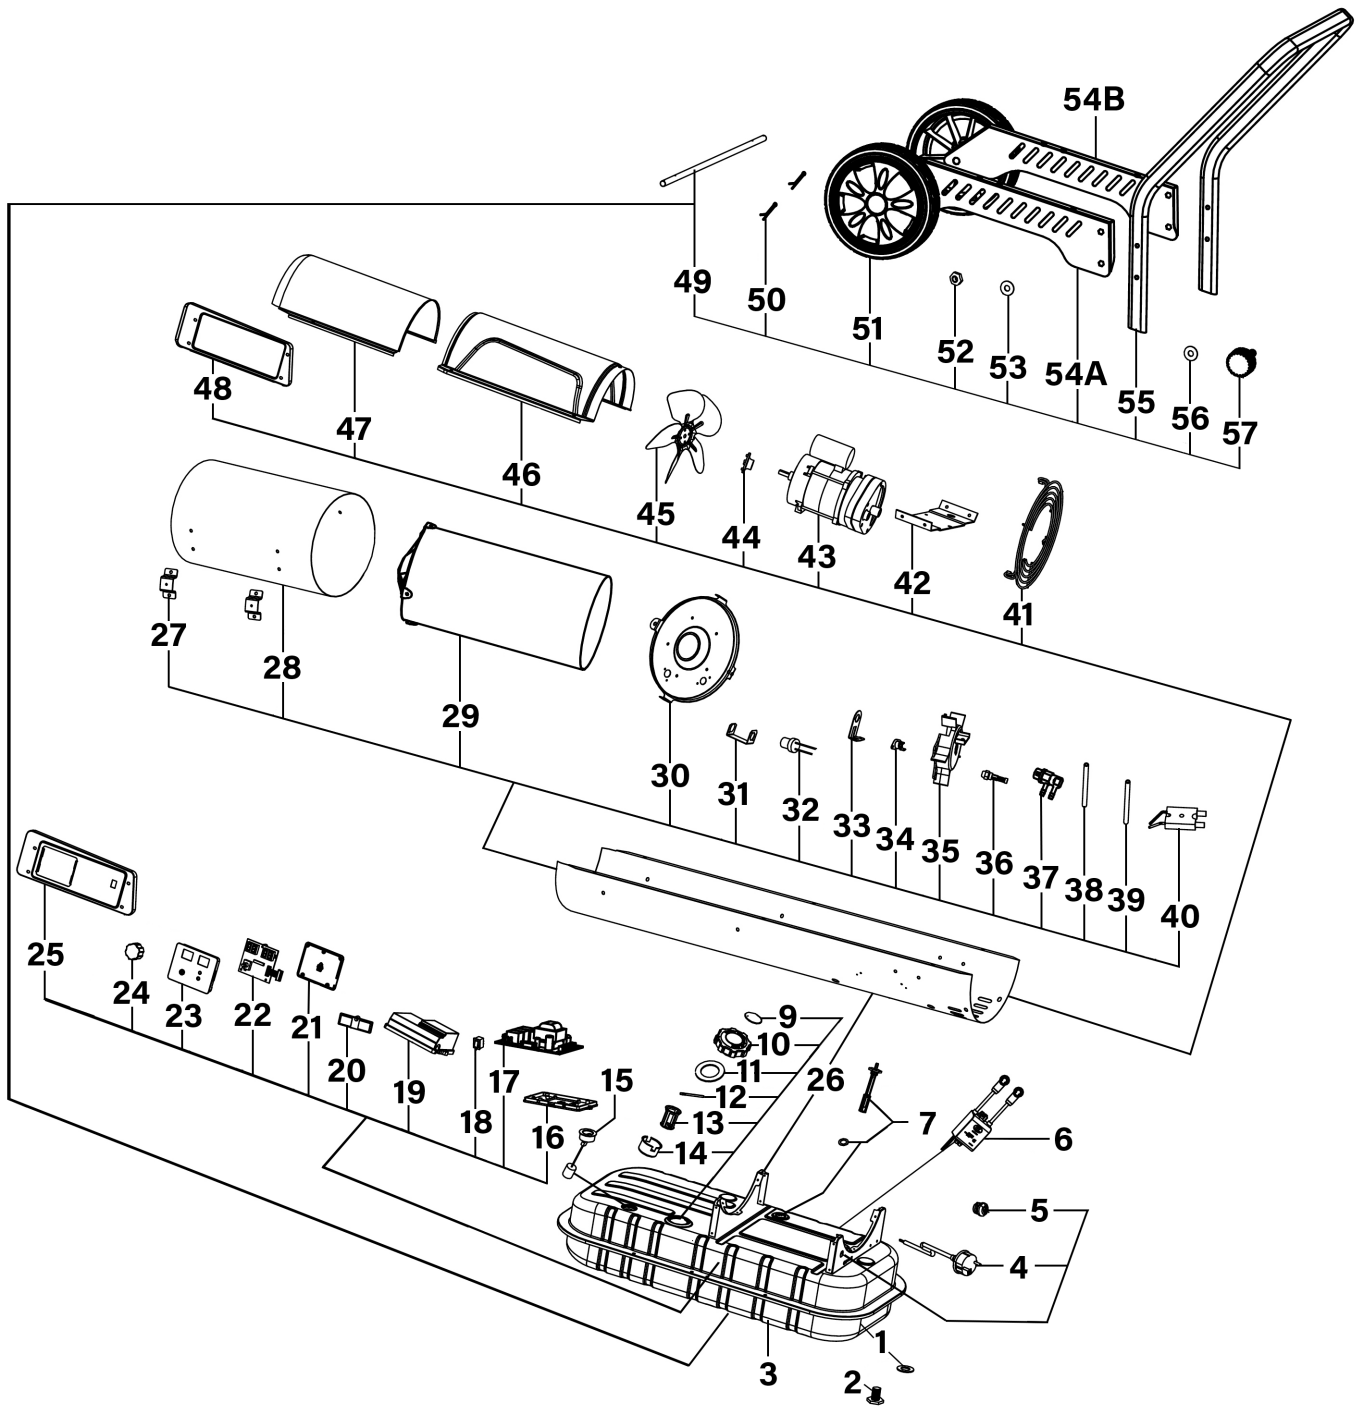

Parts Information:
**Space Warmer® Paraffin/Kerosene/Diesel
 Heater 100,000Btu/hr with Wheels**
Model No: AB1008.V4

Item	Part No.	Description
1	AB-1802030	Oil Drain Seal Ring Ø12
2	AB-171603311	Oil Drain Screw M12 x 20
3	AB-190904601	Fuel Tank
4	AB-160218007	Power Cord
5	AB-1615023	Cable Grip

Item	Part No.	Description
6	AB-160701002	Ignition Transformer
7	AB-1402002500	Fuel Filter Assembly
9	AB-1422027500	Breather Cover
10	AB-1422026500	Fuel Tank Cap
11	AB-1802014	Fuel Tank Cap Seal

NOTE: It is our policy to continually improve products and as such we reserve the right to alter data, specifications and component parts without prior notice. There may be alternative versions of this product, please contact us should you require this information.

Parts Information:
**Space Warmer® Paraffin/Kerosene/Diesel
Heater 100,000Btu/hr with Wheels
Model No: AB1008.V4**

Item	Part No.	Description
12	AB-151700806	Fuel Tank Cap Shaft (Ø3.5 x 49)
13	AB-1401015000	Oil Inlet Filter
14	AB-152039402	Oil Inlet Filter Holder
15	AB-1616003	Oil Filter Gauge
16	AB-1422097500	Lower Cover for Power PCB
17	AB-160900503	Power PCB
18	AB-1603017	On/Off Switch
19	AB-1422096500	Upper Cover for Power PCB
20	AB-1417011000	Display Window
21	AB-1422095500	Lower Cover for Display PCB
22	AB-160903707	Display PCB
23	AB-1422094500	Upper Cover for Display PCB
24	AB-1403025519	Thermostat Knob
25	AB-151418401512	Control Panel
26	AB-151016901512	Lower Cover
27	AB-152022502	Chamber Shield Bracket
28	AB-152409402	Combustion Chamber Shield
29	AB-152409506	Combustion Chamber Assembly
30	AB-150203502	Burner Support Plate
31	AB-152003601512	Photocell Bracket
32	AB-1901209	Photocell Ass'y
33	AB-152025702	Re-Set Thermostat Bracket
34	AB-1605006	Re-Set Thermostat (250V/10A)
35	AB-150200204	Burner Head