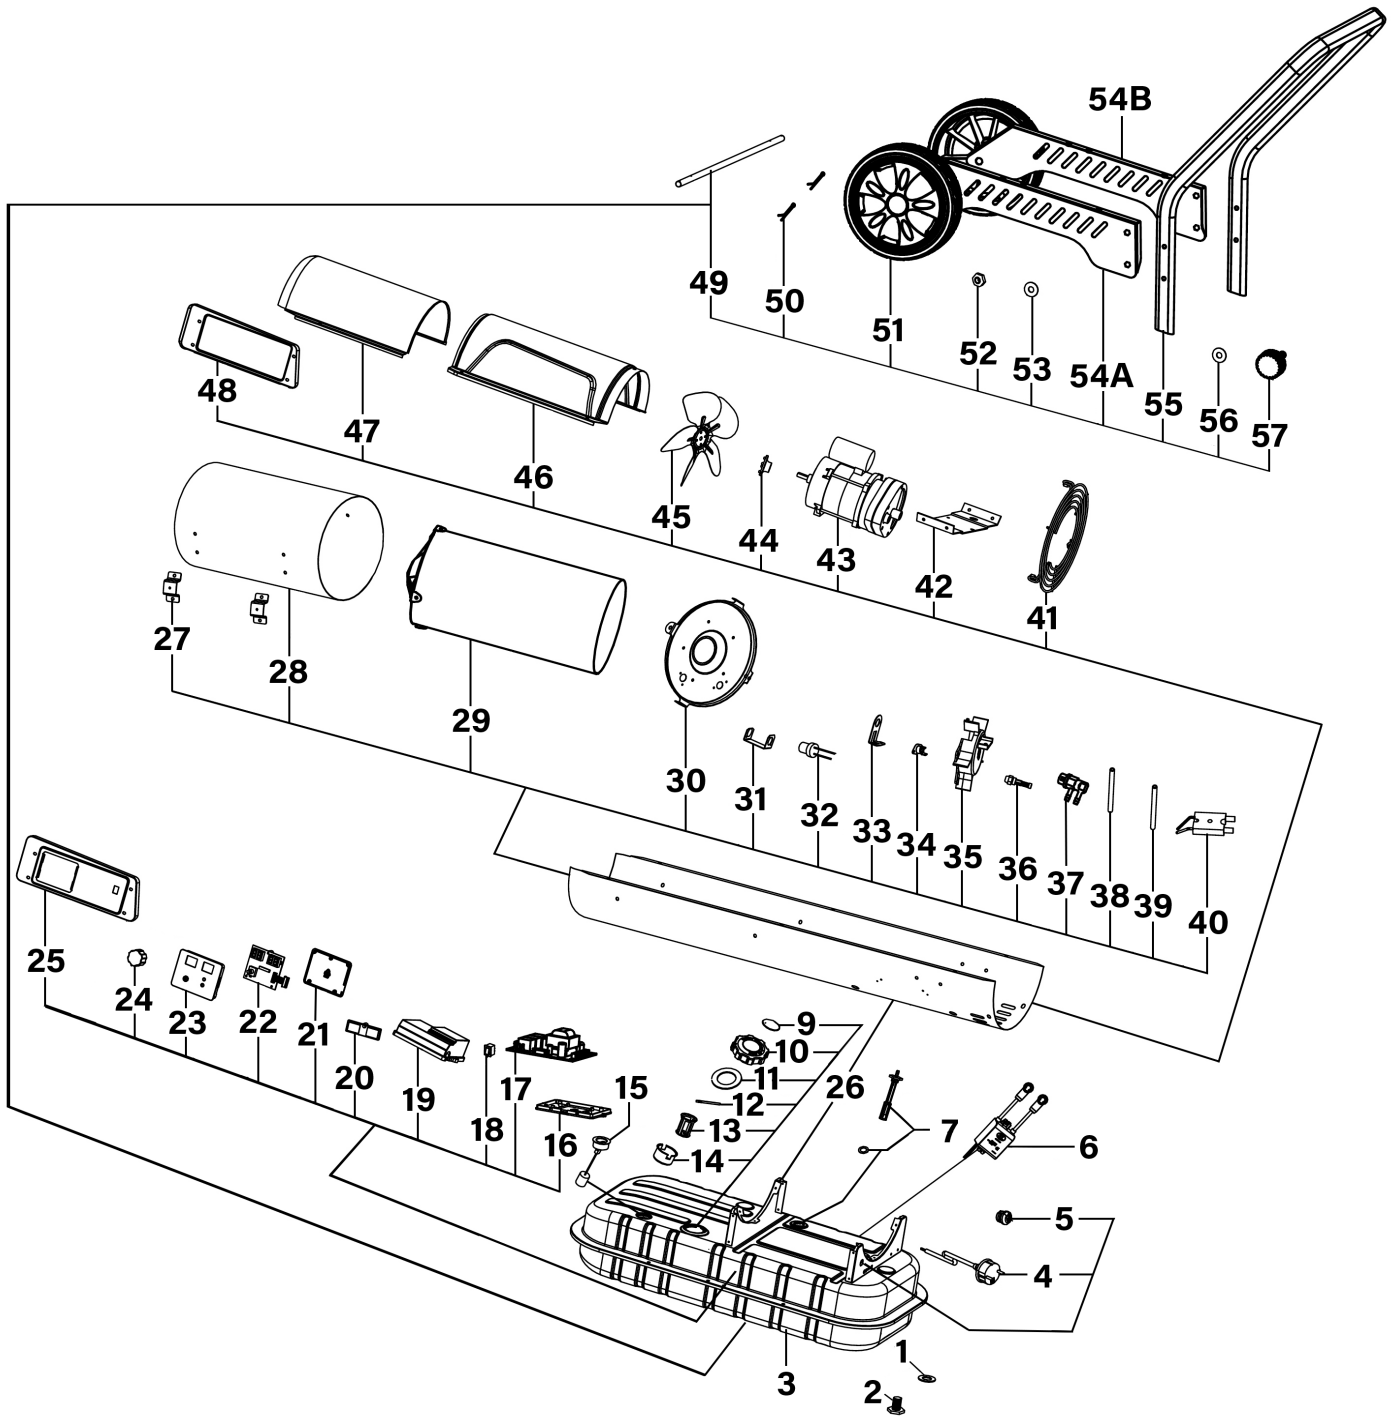

Parts Information:
**Space Warmer® Paraffin/Kerosene/Diesel
 Heater 100,000Btu/hr with Wheels**
Model No: AB1008.V4

Item	Part No.	Description	Qty
1	AB-1802030	Oil Drain Seal Ring Ø 12mm	1
2	AB-171603311	Oil Drain Screw M12 x 20mm	1
3	AB-190904601	Fuel Tank	1
4	AB-160218007	Power Cord	1
5	AB-1615023	Cable Grip	1

Item	Part No.	Description	Qty
6	AB-160701002	Ignition Transformer	1
7	AB-1402002500	Fuel Filter Assembly	1
9	AB-1422027500	Breather Cover	1
10	AB-1422026500	Fuel Tank Cap	1
11	AB-1802014	Fuel Tank Cap Seal	1

Item	Part No.	Description	Qty
36	AB-171501301	Nozzle Assembly (K125)	1
37	AB-171503201	Nozzle Adapter	1
38	AB-180401001	Air Hose 800mm	1
39	AB-180401001	Fuel Hose 300mm	1
40	AB-1608015	Ignition Electrode	1
41	AB-153207807502	Fan Guard	1
42	AB-152028602	Motor Support	1
43	AB-1907015	Motor Assembly	1
44	AB-150203804	Fan Blade Support	1
45	AB-152805504	Fan	1
46	AB-151016801512	Rear Upper Cover	1
47	AB-151016701512	Front Upper Cover	1
48	AB-151519901512	Side Plate	1
49	AB-150500811	Wheel Axle	1
50	AB-1712001	Split Pin	2
51	AB-1422049505	Wheel (c/w Cover)	2
52	AB-170602611	Domed Nut	2
53	AB-170702011	Washer	2
54A	AB-152127201512	Wheel Frame Support A	1
54B	AB-152127101512	Wheel Frame Support B	1
55	AB-150420207512	Handle	1
56	AB-170702711	Washer	4
57	AB-1420006500	Adjustment Screw Ø 6 x 40mm	4