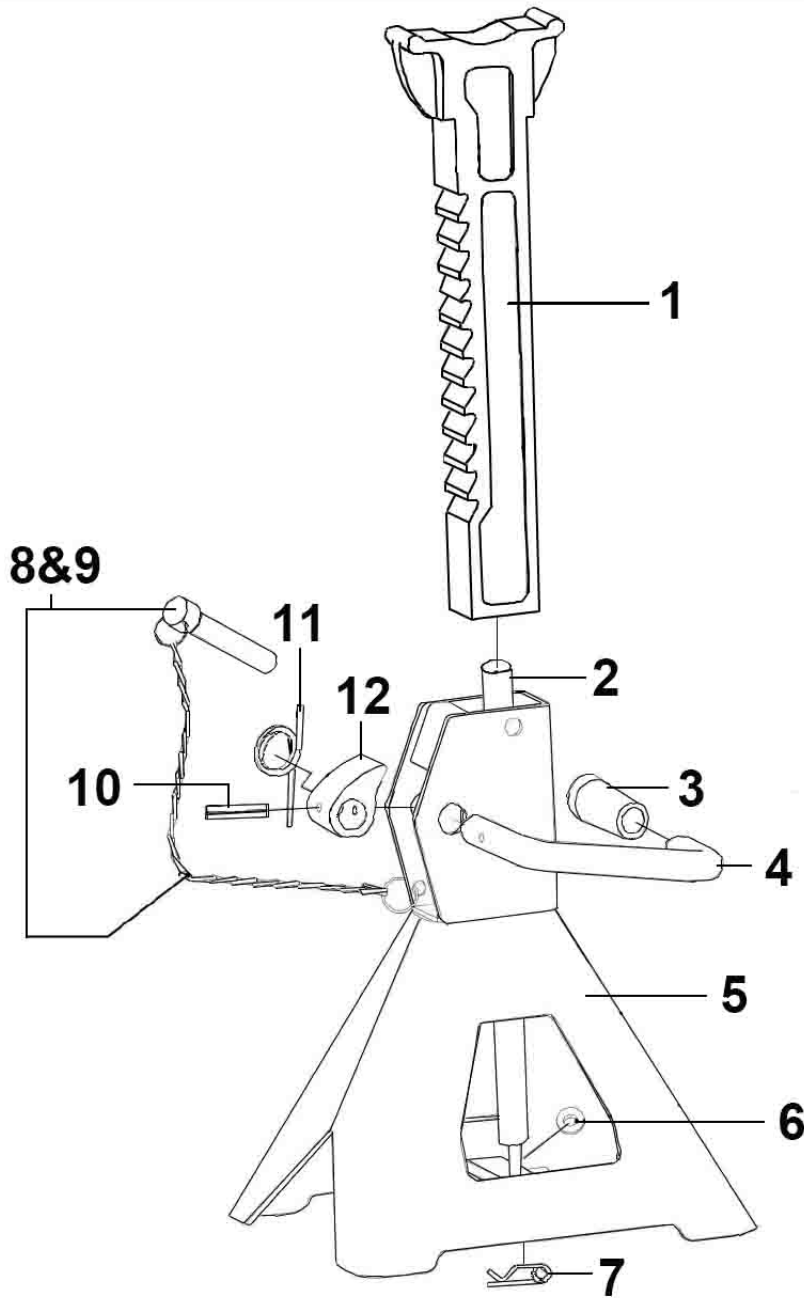

Parts Information:
**Axle Stands (Pair) 3tonne Capacity per
 Stand Auto Rise Ratchet
 Model No: AAS3000**

Item	Part No.	Description
1	AAS3000.01	Centre Support
2	AAS3000.02	Gas Strut 405mm
3	AAS3000.03	Locking Lever Grip
4	AAS3000.04	Locking Lever
5	AAS3000.05	Base Frame
6	AAS3000.06	Washer

Item	Part No.	Description
7	AAS3000.07	R-Pin
8&9	AAS3000.08+09	Pin & Chain Ass'y
10	AAS3000.10	Spring Pin M5 X 30
11	AAS3000.11	Pawl Spring Dia 24mm
12	AAS3000.12	Pawl

NOTE: It is our policy to continually improve products and as such we reserve the right to alter data, specifications and component parts without prior notice. There may be alternative versions of this product, please contact us should you require this information.