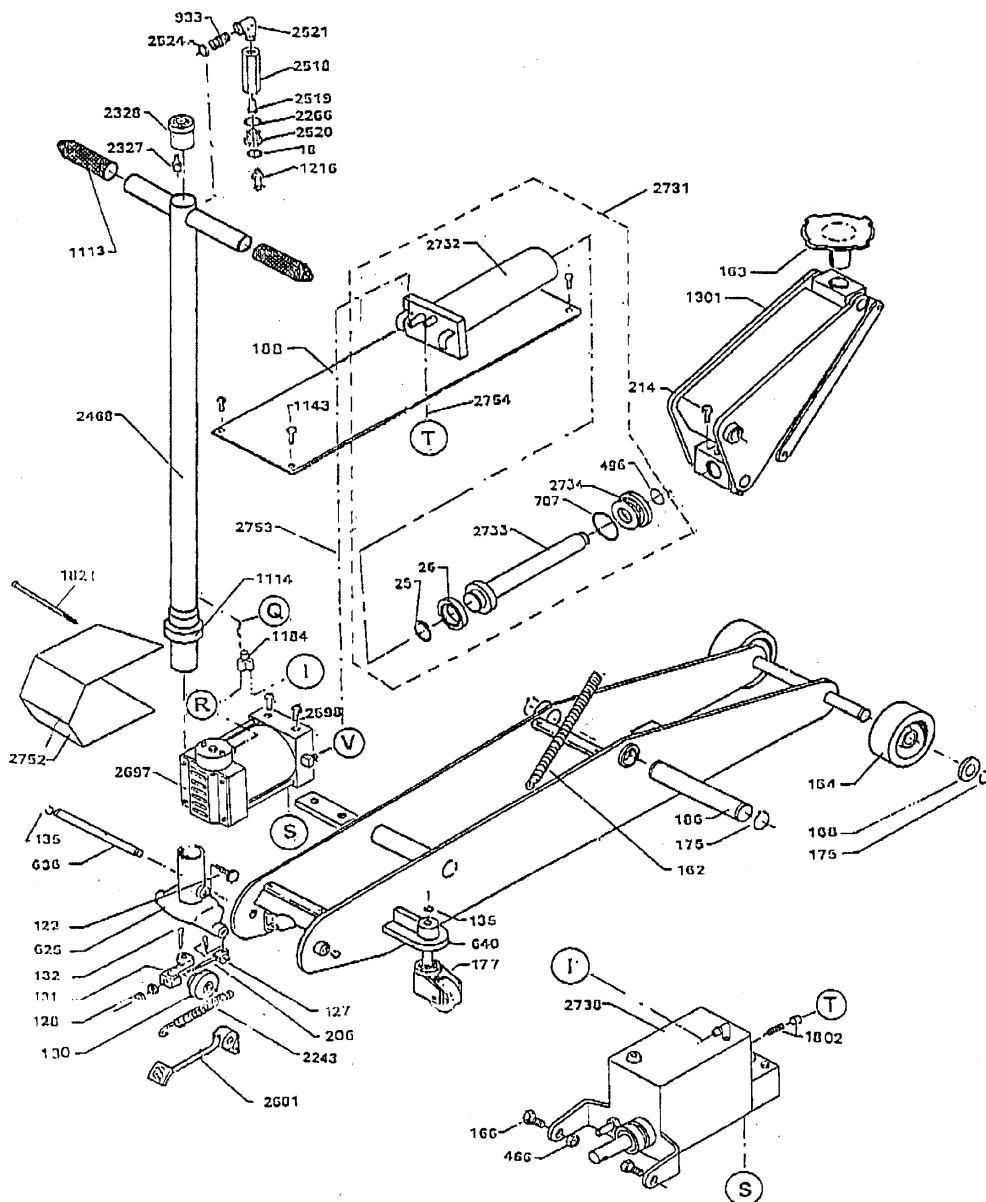

Parts List for Air-Hydraulic Trolley Jack Model No: 5002HA

Sole UK Distributor,
Sealey Group,
Bury St.Edmunds, Suffolk.

☎ 01284 757500

📠 01284 703534

E-mail: sales@sealey.co.uk

Item	Part No.	Description	Item	Part No.	Description
18	5002HA/18	Copper washer	2521	5002HA/2521	Fitting
25	5002HA/25	Lock ring	2524	5002HA/2524	Washer
26	5002HA/26	Sleeve	2598	5002HA/2598	Screw
122	5002HA/122	Knurled screw	2681	5002HA/2681	Foot pedal
127	5002HA/127	Release rod	2697	5002HA/2697	Air pump
128	5002HA/128	Nut	2731	5002HA/2731	Cylinder, complete
130	5002HA/130	Release hub	2732	5002HA/2732	Cylinder
131	5002HA/131	Release arm	2733	5002HA/2733	Piston
132	5002HA/132	Split pin	2734	5002HA/2734	Stuffing box
135	5002HA/135	Lock ring	2738	5002HA/2738	Pump, manual
162	5002HA/162	Spring	2752	5002HA/2752	Guard
163	5002HA/163	Saddle	2753	5002HA/2753	Pressure pipe
164	5002HA/164	Wheel	2754	5002HA/2754	Pressure pipe
166	5002HA/166	Screw	2755	5002HA/2755	Hoses, I, Q, R, S
168	5002HA/168	Washer		5002HA/RK	Repair kit
175	5002HA/175	Lock ring			
177	5002HA/177	Castor wheel complete			
186	5002HA/186	Shaft			
188	5002HA/188	Cover			
206	5002HA/206	Split pin			
214	5002HA/214	Screw			
466	5002HA/466	Nut			
496	5002HA/496	O-ring			
626	5002HA/626	Fork, handle			
636	5002HA/636	Shaft			
640	5002HA/640	Bracket			
707	5002HA/707	O-ring			
933	5002HA/933	Nipple			
1113	5002HA/1113	Grip			
1114	5002HA/1114	Sleeve			
1143	5002HA/1143	Screw			
1184	5002HA/1184	Air fitting, 'Y'			
1216	5002HA/1216	Coupling, male			
1301	5002HA/1301	Lifting arm			
1802	5002HA/1802	Oil valve			
1821	5002HA/1821	Screw			
2243	5002HA/2243	Spring			
2266	5002HA/2266	Washer, copper			
2327	5002HA/2327	Air fitting			
2328	5002HA/2328	Valve, complete			
2468	5002HA/2468	Handle			
2518	5002HA/2518	Filter housing			
2519	5002HA/2519	Filter			
2520	5002HA/2520	Nipple			