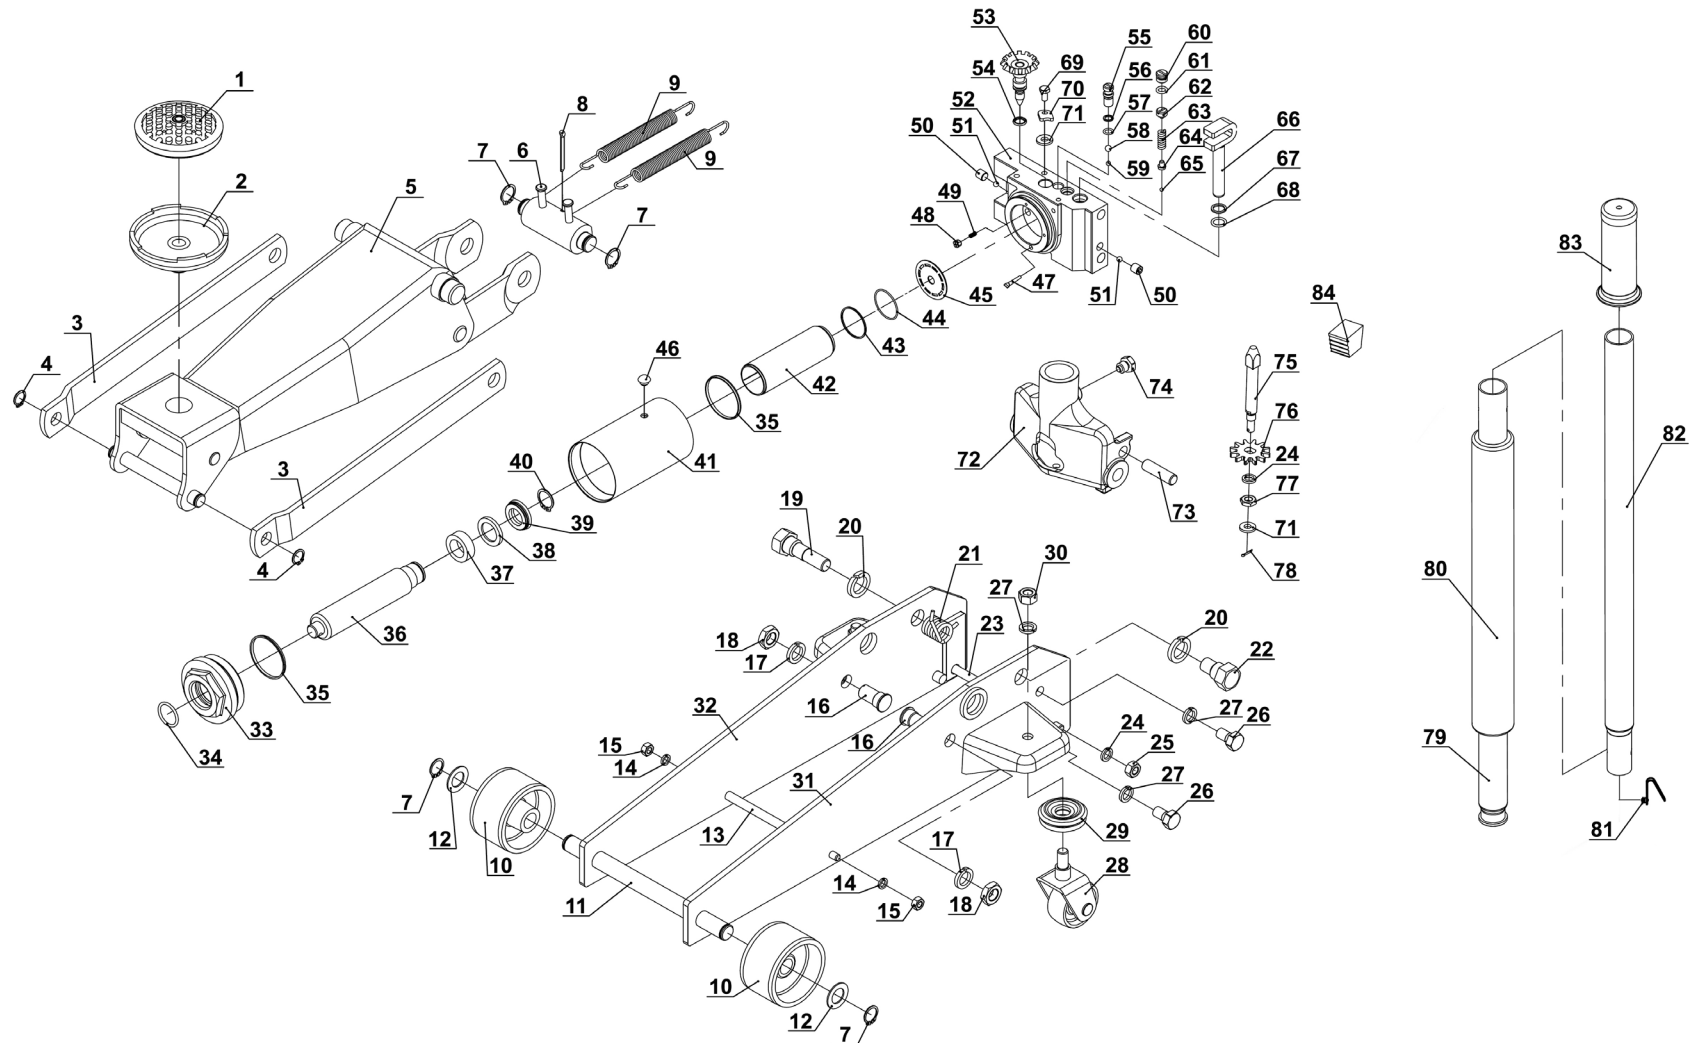

Parts Information: Trolley Jack 3tonne Standard Chassis Model No: 3000CXD.V6

NOTE: It is our policy to continually improve products and as such we reserve the right to alter data, specifications and component parts without prior notice.

sales@sealey.co.uk

www.sealey.co.uk

Parts Information:
Trolley Jack 3tonne Standard Chassis
Model No: 3000CXD.V6

Item	Part No.	Description
1	3000CXD.V6-01	Saddle Pad
2	3000CXD.V6-02	Saddle
3	3000CXD.V6-03	Radius Link
4	3000CXD.V6-04	Snap Ring 16mm
5	3000CXD.V6-05	Lift Arm Assembly
6	3000CXD.V6-06	Connection Rod
7	3000CXD.V6-07	Snap Ring 19mm
8	3000CXD.V6-08	Cotter Pin
9	3000CXD.V6-09	Return Spring
10	3000CXD.V6-10	Front Wheel
11	3000CXD.V6-11	Front Axle
12	FWM18.S	Flat Washer M18 Zinc
13	3000CXD.V6-13	Frame Tie Rod
14	SWM8.S	Spring Washer M8 Zinc
15	NLN8.S	Nyloc Nut M8 Zinc
16	3000CXD.V6-16	Radius Link Stud
17	SWM16.S	Spring Washer M16 Zinc
18	NLN16.S	Nyloc Nut M16 Zinc
19	3000CXD.V6-19	Handle Sleeve Bolt (Right)
20	SWM20.S	Spring Washer M20 Zinc
21	3000CXD.V6-21	Torsion Spring Dia 24.9mm
22	3000CXD.V6-22	Handle Sleeve Bolt (Left)
23	3000CXD.V6-23	Frame Tie Rod
24	SWM10.S	Spring Washer M10 Zinc
25	NLN10.S	Nyloc Nut M10 Zinc
26	3000CXD.V6-26	Bolt (M12x1.25x20)
27	SWM12.S	Spring Washer M12 Zinc
28	3000CXD.V6-28	Rear Castor Assembly
29	3000CXD.V6-29	Roller Bearing Assembly
30	SN12.S	Steel Nut M12 Zinc
31	3000CXD.V6-31	Frame, Left Side
32	3000CXD.V6-32	Frame, Right Side
33	3000CXD.V6-33	Top Nut
34	3000CXD.V6-34	O-Ring (31.6x3.5)
35	3000CXD.V6-35	Wedge Ring
36	3000CXD.V6-36	Ram Plunger
37	3000CXD.V6-37	Bushing Cover
38	3000CXD.V6-38	Back-up Washer
39	3000CXD.V6-39	U-Cup Seal
40	3000CXD.V6-40	Snap Ring 24mm
41	3000CXD.V6-41	Reservoir
42	3000CXD.V6-42	Cylinder
43	3000CXD.V6-43	Back-up Washer