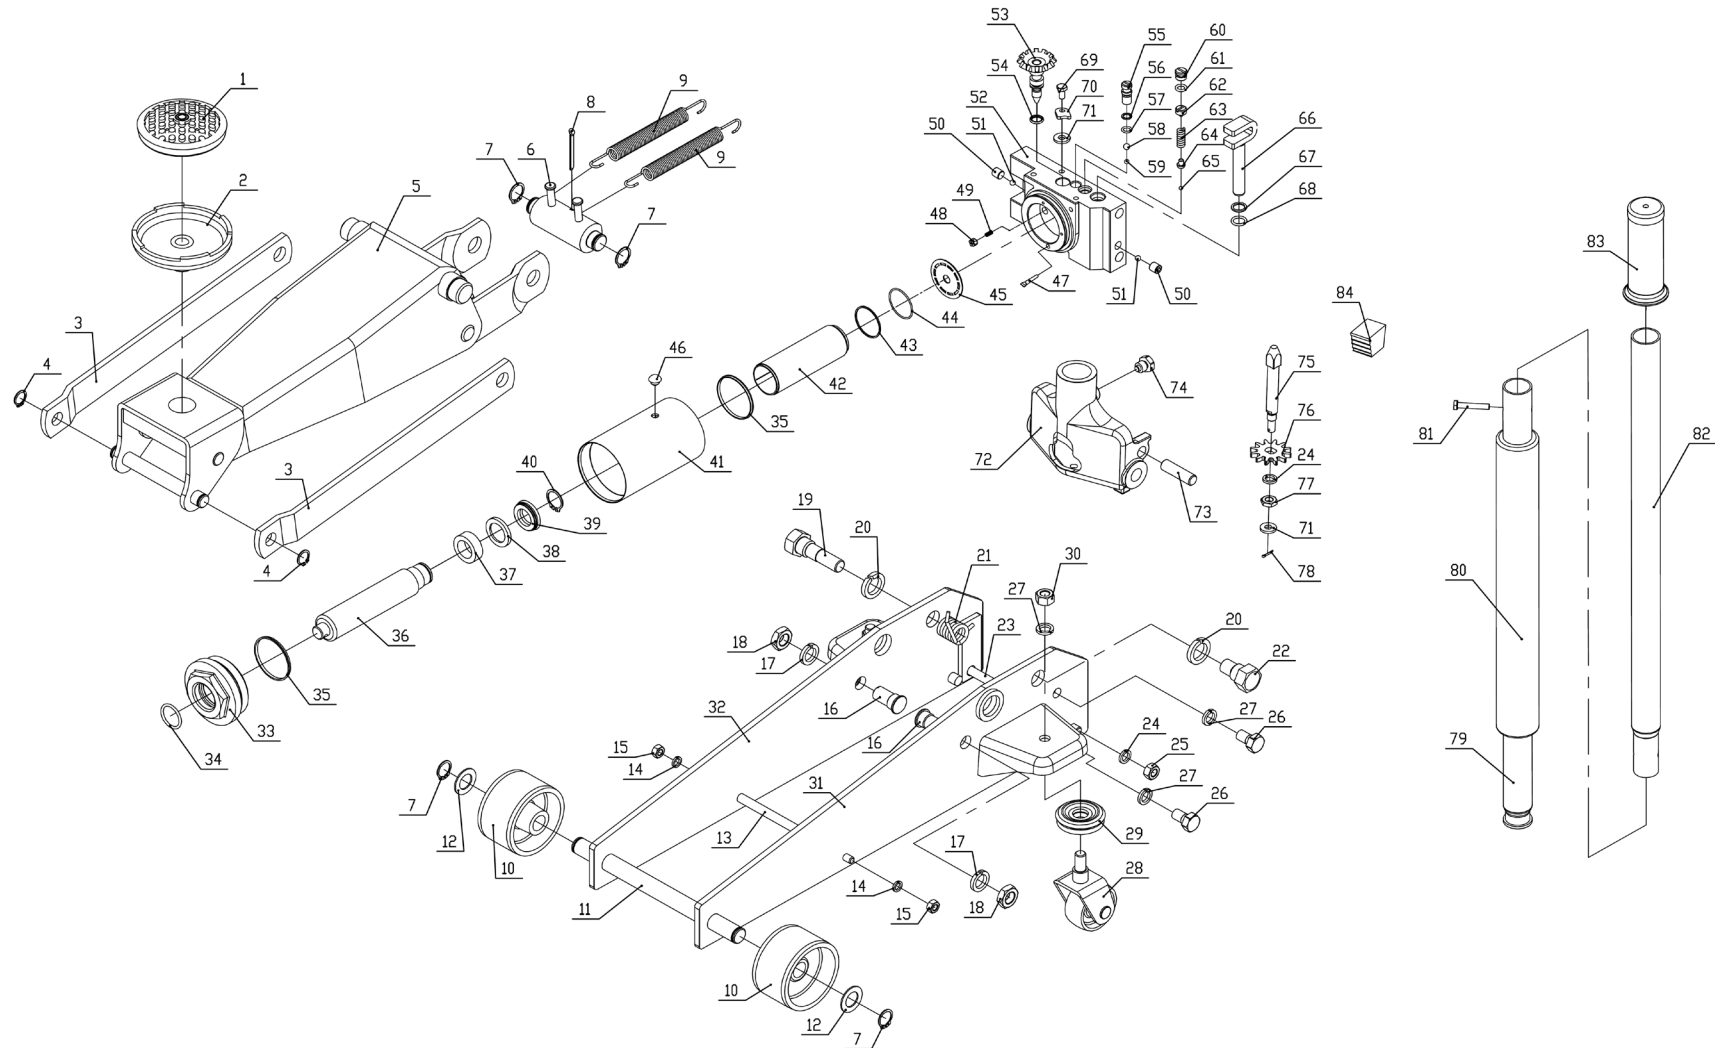

Parts Information: Trolley Jack 3tonne Standard Chassis Model No: 3000CXD.V6

NOTE: It is our policy to continually improve products and as such we reserve the right to alter data, specifications and component parts without prior notice.

sales@sealey.co.uk

www.sealey.co.uk

Parts Information:
Trolley Jack 3tonne Standard Chassis
Model No: 3000CXD.V6

Item	Part No.	Description
1	3000CXD.V6-01	Saddle Pad
2	3000CXD.V6-02	Saddle
3	3000CXD.V6-03	Radius Link
4	3000CXD.V6-04	Snap Ring 16mm
5	3000CXD.V6-05	Lift Arm Assembly
6	3000CXD.V6-06	Connection Rod
7	3000CXD.V6-07	Snap Ring 19mm
8	3000CXD.V6-08	Cotter Pin
9	3000CXD.V6-09	Return Spring
10	3000CXD.V6-10	Front Wheel
11	3000CXD.V6-11	Front Axle
12	FWM18.S	Flat Washer M18 Zinc
13	3000CXD.V6-13	Frame Tie Rod
14	SWM8.S	Spring Washer M8 Zinc
15	NLN8.S	Nyloc Nut M8 Zinc
16	3000CXD.V6-16	Radius Link Stud
17	SWM16.S	Spring Washer M16 Zinc
18	NLN16.S	Nyloc Nut M16 Zinc
19	3000CXD.V6-19	Handle Sleeve Bolt (Right)
20	SWM20.S	Spring Washer M20 Zinc
21	3000CXD.V6-21	Torsion Spring
22	3000CXD.V6-22	Handle Sleeve Bolt (Left)
23	3000CXD.V6-23	Frame Tie Rod
24	SWM10.S	Spring Washer M10 Zinc
25	NLN10.S	Nyloc Nut M10 Zinc
26	3000CXD.V6-26	Bolt (M12x1.25x20)
27	SWM12.S	Spring Washer M12 Zinc
28	3000CXD.V6-28	Rear Castor Assembly
29	3000CXD.V6-29	Roller Bearing Assembly
30	SN12.S	Steel Nut M12 Zinc
31	3000CXD.V6-31	Frame, Left Side
32	3000CXD.V6-32	Frame, Right Side
33	3000CXD.V6-33	Top Nut
34	3000CXD.V6-34	O-Ring (31.6x3.5)
35	3000CXD.V6-35	Wedge Ring
36	3000CXD.V6-36	Ram Plunger
37	3000CXD.V6-37	Bushing Cover
38	3000CXD.V6-38	Back-up Washer
39	3000CXD.V6-39	U-Cup Seal
40	3000CXD.V6-40	Snap Ring 24mm
41	3000CXD.V6-41	Reservoir
42	3000CXD.V6-42	Cylinder