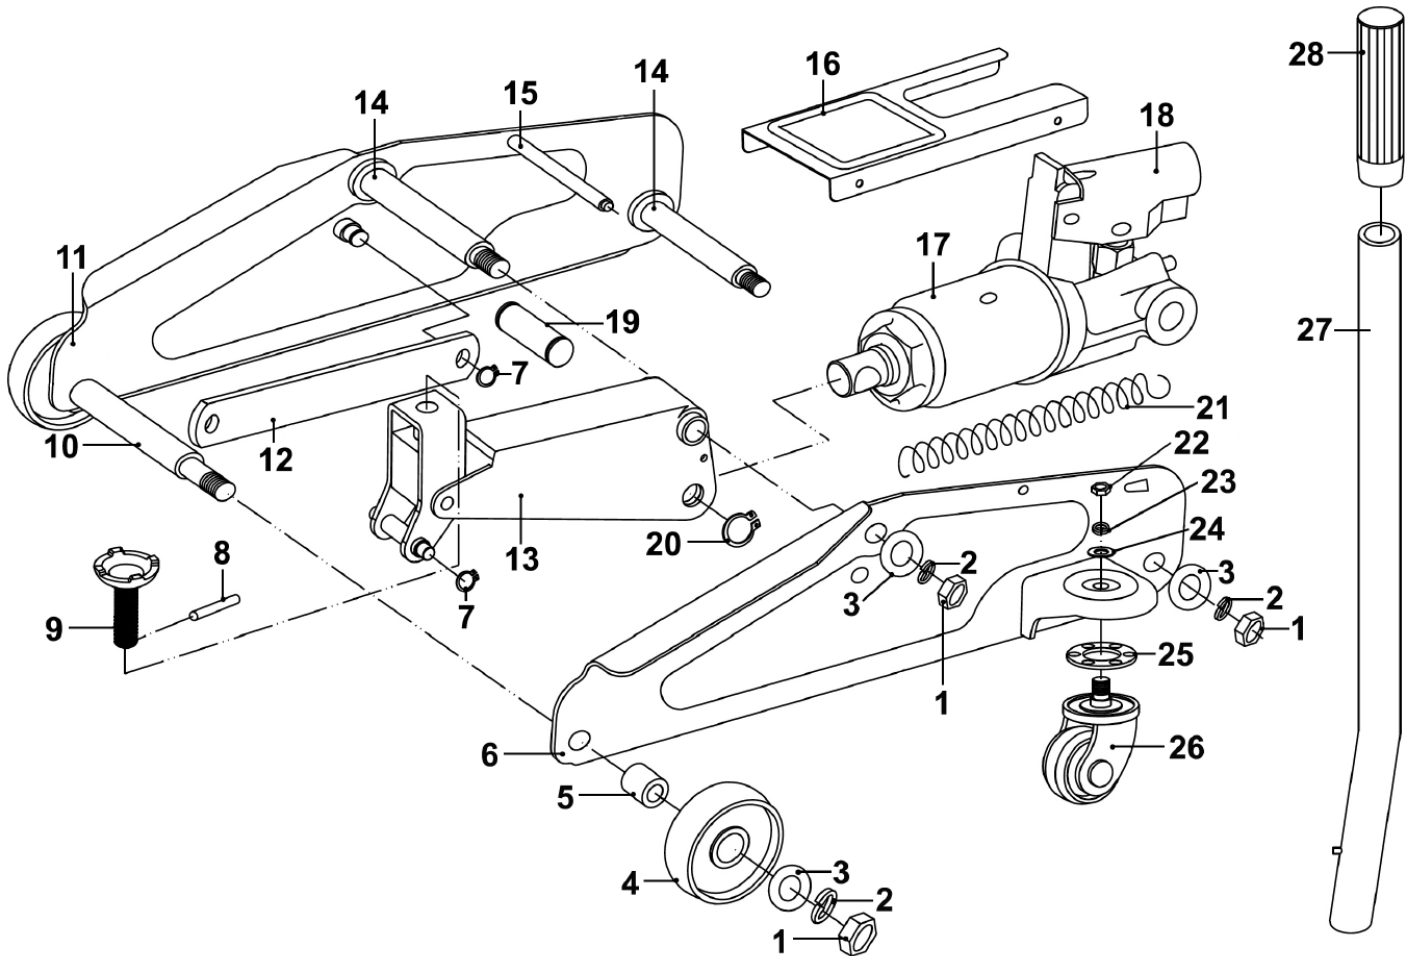

Parts Information:
Long Reach High Lift SUV Trolley Jack 3 Tonne
Model No: 1153SUV

Item	Part No.	Description	Qty
1	SN16.S	Steel Nut M16 Zinc	6
2	SWM16.S	Spring Washer M16 Zinc	6
3	FWM16.S	Flat Washer M16 Zinc	6
4	1153SUV.04	Wheel, Front Fixed, (D: 90 W: 20 B: 20)	2
5	1153SUV.05	Front Wheel Spacer	2
6	1153SUV.06	Side Plate, Left	1
7	1153SUV.07	External Circlip 13mm ID.	4
8	1153SUV.08	Split Pin 3x25mm	1
9	1153SUV.09	Saddle, White Serrated Cup (M) Threaded Ø 70mm (Shaft Ø 25mm)	1
10	1153SUV.10	Front Axle	1
11	1153SUV.11	Side Plate, Right	2
12	1153SUV.12	Link Rod	1
13	1153SUV.13	Lifting Arm Assembly	2
14	1153SUV.14	Lifting Arm Spindle	1
15	1153SUV.15	Link Shaft	1

Item	Part No.	Description	Qty
16	1153SUV.16	Cover Plate	1
17	1153CX.V5-27	Power Unit Ass'y 'Black'	1
18	1153SUV.18	Handle Socket	1
19	1153SUV.19	Anchor Bolt	1
20	1153SUV.20	External Circlip 22mm ID	2
21	1153SUV.21	Return Spring Dia 17.6mm	1
22	SN10.S	Steel Nut M10 Zinc	2
23	SWM10.S	Spring Washer M10 Zinc	2
24	FWM10.S	Flat Washer M10 Zinc	2
25	1153SUV.25	Bearing Race	2
26	1153SUV.26	Wheel, Fixed Castor, Single Bolt (D: 57 W: 20 B: 8 H: 83)	2
27	1153SUV.27	Handle	1
28	1153SUV.28	Handle Grip	1
--	1153CX.V4-RK	Repair kit for 1153CX (Not Shown)	1