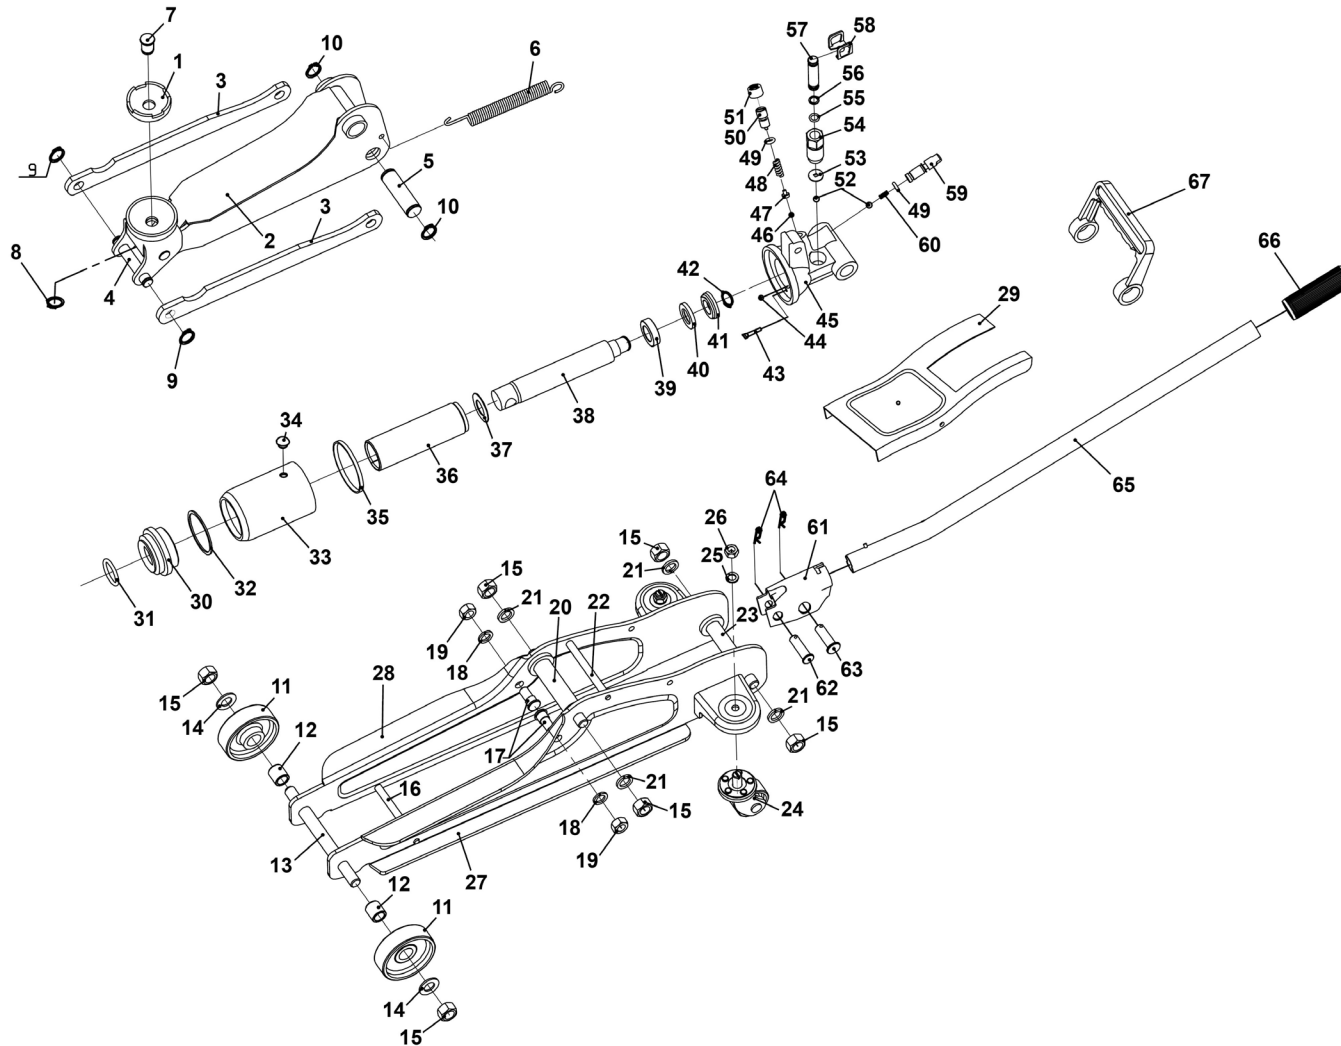

Parts Information:  
Trolley Jack 2tonne Low Entry Short Chassis  
Model No: 1020LE.V3 SERIES

**NOTE:** It is our policy to continually improve products and as such we reserve the right to alter data, specifications and component parts without prior notice.

sales@sealey.co.uk

www.sealey.co.uk

Parts Information:  
**Trolley Jack 2tonne Low Entry Short Chassis**  
**Model No: 1020LE.V3 SERIES**

Item	Part No.	Description
1	1020LE.V3-01	Saddle
2	1020LE.V3-02	Lift Arm Assembly
3	1020LE.V3-03	Radius Link
4	1020LE.V3-04	Radius Link Axle
5	1020LE.V3-05	Ram Plunger Axle
6	1020LE.V3-06	Return Spring
7	1020LE.V3-07	Saddle Pin
8	1020LE.V3-08	External Circlip 13.0mm ID
9	1020LE.V3-09	External Circlip 12.0mm ID.
10	1020LE.V3-10	External Circlip 17.0mm ID.
11	1020LE.V3-11	Front Wheel
12	1020LE.V3-12	Front Wheel Bush
13	1020LE.V3-13	Front Axle
14	FWM12.S	Flat Washer M12 Zinc
15	SN12.S	Steel Nut M12 Zinc
16	1020LE.V3-16	Frame Tie Rod
17	1020LE.V3-17	Radius Link Stud
18	SWM10.S	Spring Washer M10 Zinc
19	NLN10.S	Nyloc Nut M10 Zinc
20	1020LE.V3-20	Fixed Shaft (Centre)
21	SWM12.S	Spring Washer M12 Zinc
22	1020LE.V3-22	Frame Tie Rod
23	1020LE.V3-23	Fixed Shaft
24	1020LE.V3-24	Rear Castor Assembly
25	SWM8.S	Spring Washer M8 Zinc
26	NLN8.S	Nyloc Nut M8 Zinc
27	1020LE.V3-27	Frame, Left Side (Red) <b>'for 1020LE.V3 only'</b>
--	1020LEB.27	Frame, Left Side (Blue) <b>'for 1020LEB only'</b>
--	1020LEHV.27	Frame, Left Side (Hi-Vis) <b>'for 1020LEHV only'</b>
--	1020LEO.27	Frame, Left Side (Orange) <b>'for 1020LEO only'</b>
28	1020LE.V3-28	Frame, Right Side (Red) <b>'for 1020LE.V3 only'</b>
--	1020LEO.28	Frame, Right Side (Blue) <b>'for 1020LEB only'</b>
--	1020LEHV.28	Frame, Right Side (Hi-Vis) <b>'for 1020LEHV only'</b>
--	1020LEO.28	Frame, Right Side (Orange) <b>'for 1020LEO only'</b>
29	1020LE.V3-29	Cover Plate
30	1020LE.V3-30	Top Nut
31	1020LE.V3-31	O-Ring (Ø25 x Ø3.55)
32	1020LE.V3-32	Seal Ring