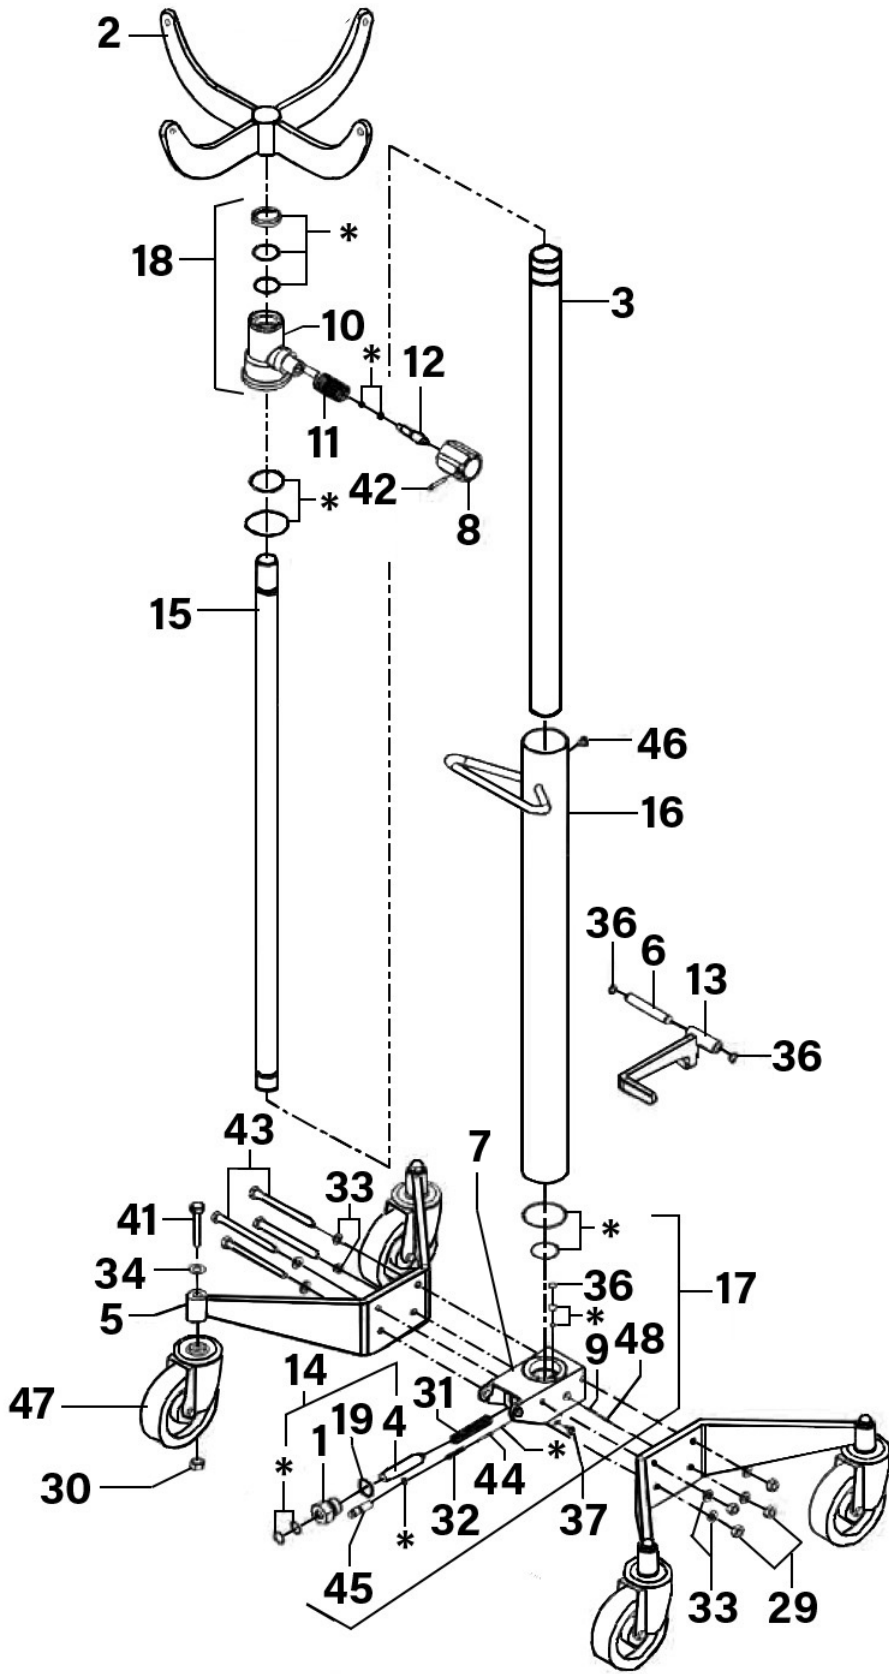

Parts Information:  
Transmission Jack Premier Viking 1tonne  
Vertical  
Model No: 1000GA.V2

**NOTE:** It is our policy to continually improve products and as such we reserve the right to alter data, specifications and component parts without prior notice. There may be alternative versions of this product, please contact us should you require this information.

Item	Part No.	Description
1	100/9052700	Pump Piston Guide
2	100/9057100	Forked Lifting Saddle
3	100/9055500	Cylinder Tube
4	100/9055700	Pump Piston
5	100/9057400	Base
6	100/9060600	Spike For Pedal
7	100/9060900	Pump Block Complete
8	100/9061100	Release Handle
9	GSM810.S	Grub Screw M8x10 (Single)
10	100/9061300	Cylinder Nut
11	100/9062400	Spring Dia 28.9mm
12	100/9062800	Valve Spindle
13	100/9062900	Pedal
14	100/9083100	Pump Piston, Complete
15	100/9090200	Piston Rod
16	100/9090400	Reservoir
17	100/9083200	Pump Block, Complete
18	100/9083300	Cylinder Nut, Complete

Item	Part No.	Description
19	100/01004	O-Ring, (Ex: 31.97 In: 26.05 Cs: 2.96)
29	SN10.S	Steel Nut M10 Zinc
30	SN12.S	Steel Nut M12 Zinc
31	100/02039	Release Spring Dia 17.4mm
32	100/02038	Spring Dia 8.3mm
33	100/02116	Washer Plate
34	FWM12.S	Flat Washer M12 Zinc
36	100/02214	Circlip
37	100/02281	Screw
41	HHB1275.S	Hex Head Bolt M12 x 75mm
42	SCB530.S	Socket Cap Bolt M5 x 30mm
43	100/02335	Bolt
44	100/02340	Bolt
45	100/02384	Adjusting Screw
46	100/02448	Oil Filling Plug
47	100/02449	Wheel, Swivel Castor (D:125 W:38 B:15 H:160)
48	100/02483	Valve Plug
*	100/0903800	Repair Kit (Parts Marked With *)