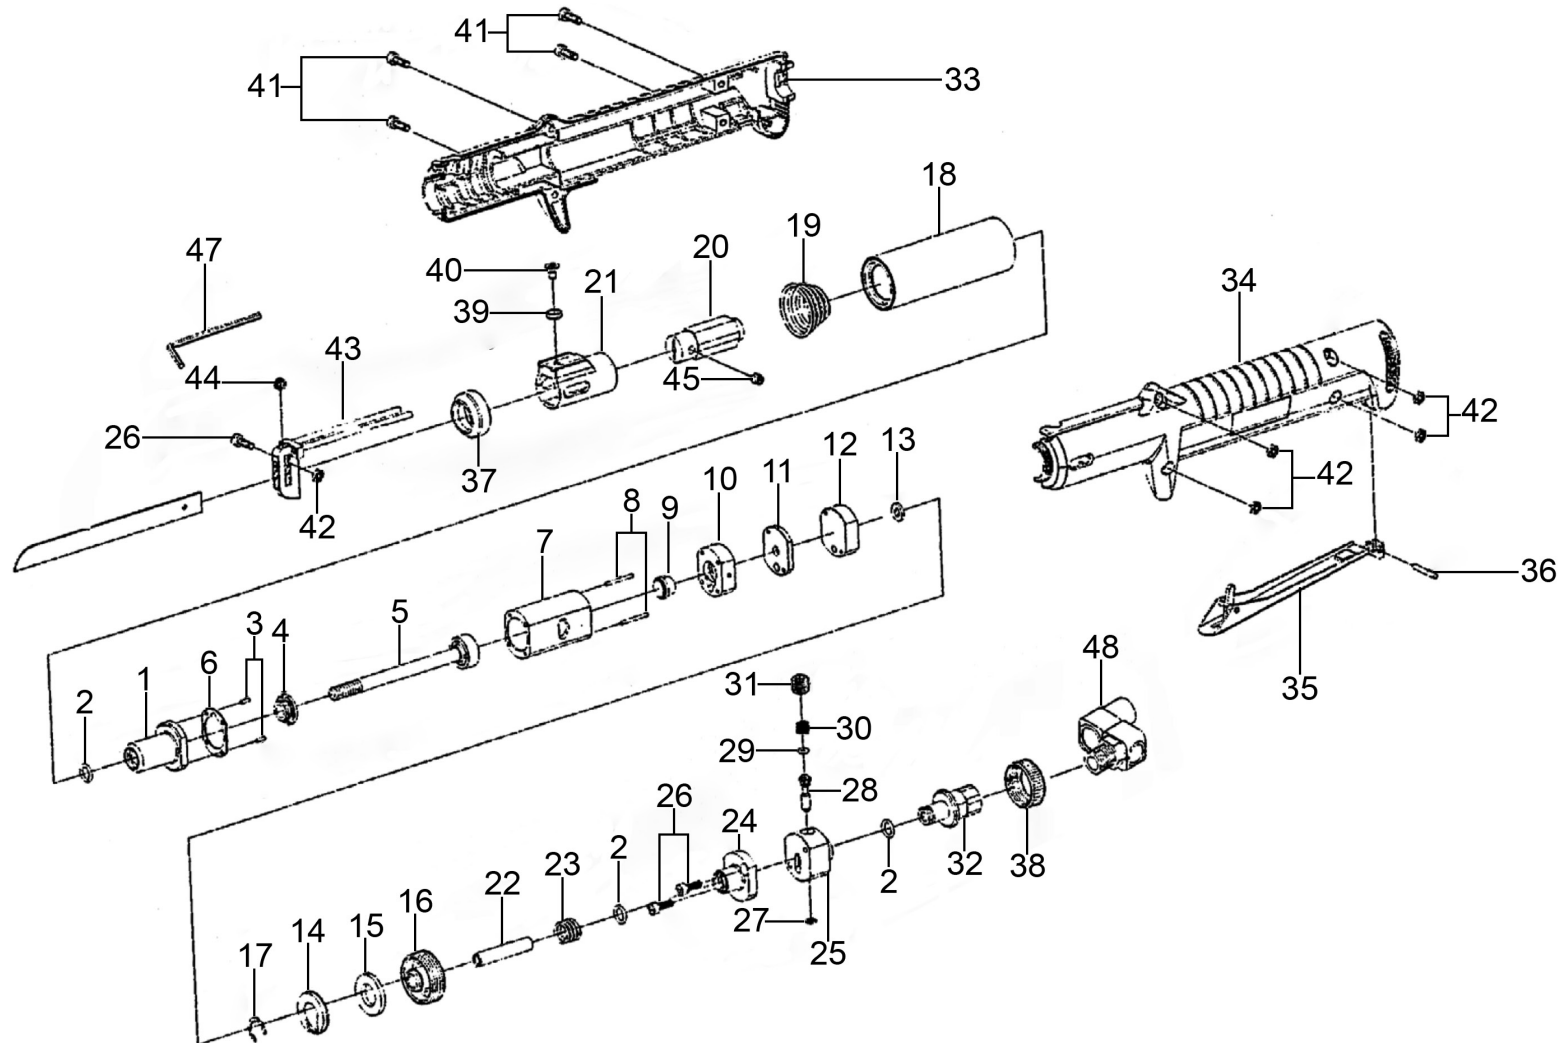

Parts Information:  
**Air Saw Reciprocating Long Stroke Low Vibration**  
**Model No: SA346**

**NOTE:** It is our policy to continually improve products and as such we reserve the right to alter data, specifications and component parts without prior notice.

sales@sealey.co.uk

www.sealey.co.uk

Parts Information:  
**Air Saw Reciprocating Long Stroke Low  
Vibration**  
**Model No: SA346**

Item	Part No.	Description
1	SA345.01	Cylinder Head Assembly
2	GSA08.09-4	O-Ring
3	SA345.03	Front Dowel Pin
4	SA345.04	Bumper
5	SA346.05	Piston Assembly
6	SA345.06	Gasket
7	SA346.07	Cylinder
8	SA345.08	Rear Dowel Pin
9	SA345.09	Automatic Valve
10	SA345.10	Valve Chest
11	SA345.11	Valve Seat
12	SA345.12	Valve Cap
13	SA345.13	Rubber Washer
14	SA345.14	Muffler Cap
15	SA345.15	Muffler
16	SA345.16	Adaptor
17	SA345.17	Retaining Ring
18	SA346.18	Main Liner
19	SA346.19	Spring, Shock Absorber
20	SA345.20	Blade Holder Assembly
21	SA346.21	Sliding Liner
22	SA345.22	Connecting Hose
23	SA345.23	Spring
24	SA345.24	Lid, Valve
25	SA345.25	Valve Case

Item	Part No.	Description
26	SCB412.SB	Socket Cap Bolt M4 x 12mm Black
27	SA345.27	O-Ring
28	SA345.28	Valve Stem
29	SA345.29	O-Ring
30	SA345.30	Spring, Conical
31	SA345.31	Plug Screw
32	SA346.32	Air Inlet
33	SA346.33	Outer Housing, Right
34	SA346.34	Outer Housing, Left
35	SA346.35	Safety Lever Assembly
36	SA345.36	Rear Dowel Pin
37	SA345.37	Lock Nut, Front
38	SA345.38	Lock Nut, Rear
39	SA346.39	Spacer
40	SA346.40	Screw
41	SA346.41	Screw
42	NLN4.S	Nyloc Nut M4 Zinc
43	SA346.43	Saw Blade Guide
44	SA346.44	Guide Wheel
45	GSM66.S	Grub Screw M6 x 6mm
47	SA345.47	Hex Wrench 3mm
48	SA902	Z-Swivel Air Hose Connector 1/4"BSP
--	SA346/B18	Air Saw Blade 18tpi (Pack of 5)(Not Shown)
--	SA346/B24	Air Saw Blade 24tpi (Pack of 5)(Not Shown)