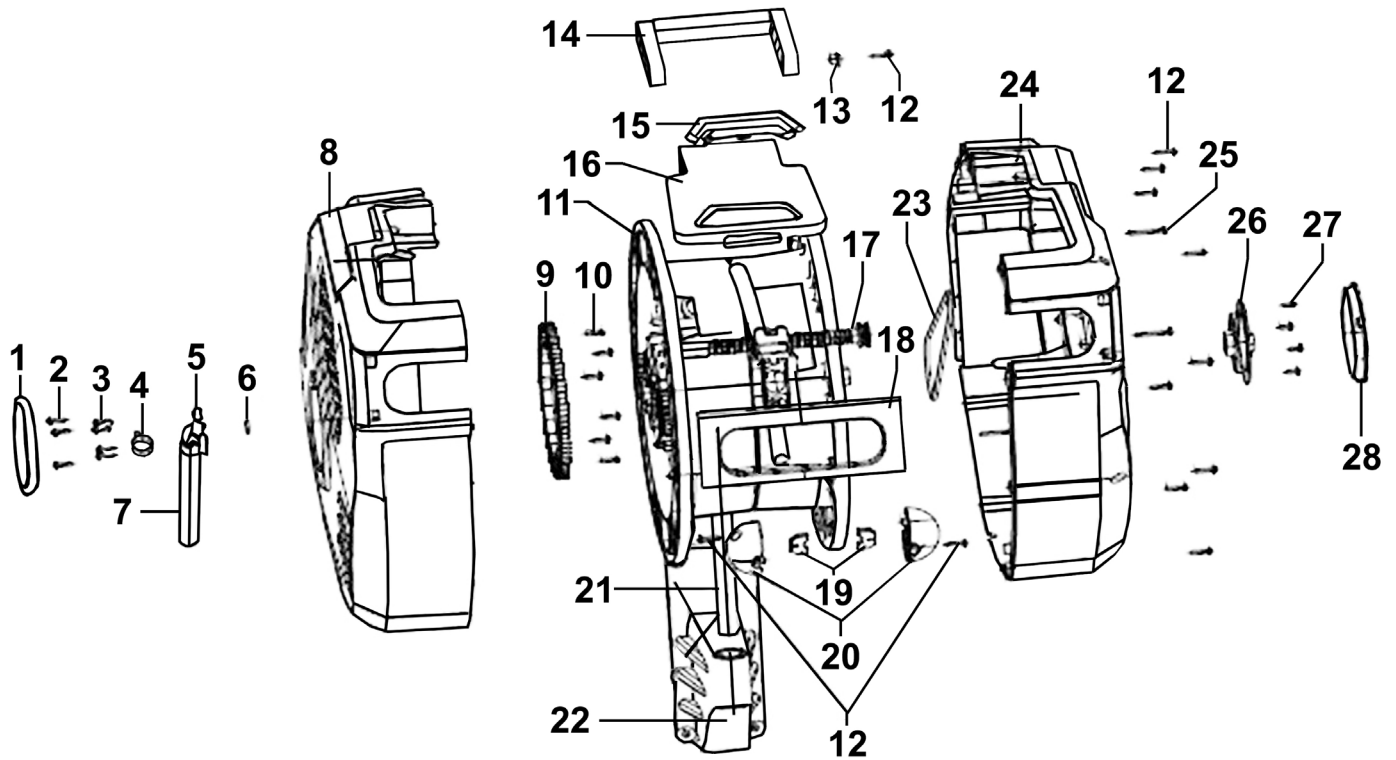

Parts Information:  
**Auto-Rewind Control Garden Hose Reel**  
**30m**  
**Model No: RWH30**

Item	Part No.	Description
1	RWH30.01	Left Side Cover
2	RWH30.02	Screw (M5x10)
3	RWH30.03	Screw (M4x10)
4	RWH30.04	Hose Clip
5	RWH30.05	Inlet
6	10QJV3.2-29	O-Ring, (Ex: 20.78 In: 15.54 Cs: 2.62)
7	RWH30.07	Inlet Hose
8	RWH30.08	Left Casing Assembly
9	RWH30.09	Gear Wheel (Large)
10	RWH30.10	Screw (St4x15)
11	RWH30.11	Drum Assembly
12	RWH30.12	Screw (St4x18)
13	RWH30.13	Washer For Handle
14	RWH30.14	Handle
15	RWH30.15	Top Cover For Handle
16	RWH30.16	Top Cover

Item	Part No.	Description
17	RWH30.17	Hose Guide System
18	RWH30.18	Front Cover
19	RWH30.19	Bushing
20	RWH30.20	Stop Ball (2 Halves)
21	RWH30.21	Stainless Tube
22	SA824.V2-22	Mounting Bracket
23	RWH30.23	Belt, Ribbed 5mm (Id-710)
24	RWH30.24	Right Casing Assembly
25	RWH30.25	Screw (St4x40)
26	RWH30.26	Preload Wheel
27	RWH30.27	Screw (St4x10)
28	RWH30.28	Right Side Cover
--	RWH30.30	Free Stop Assembly (Not Shown)
--	RWH30.31	Slow Return Assembly (Not Shown)